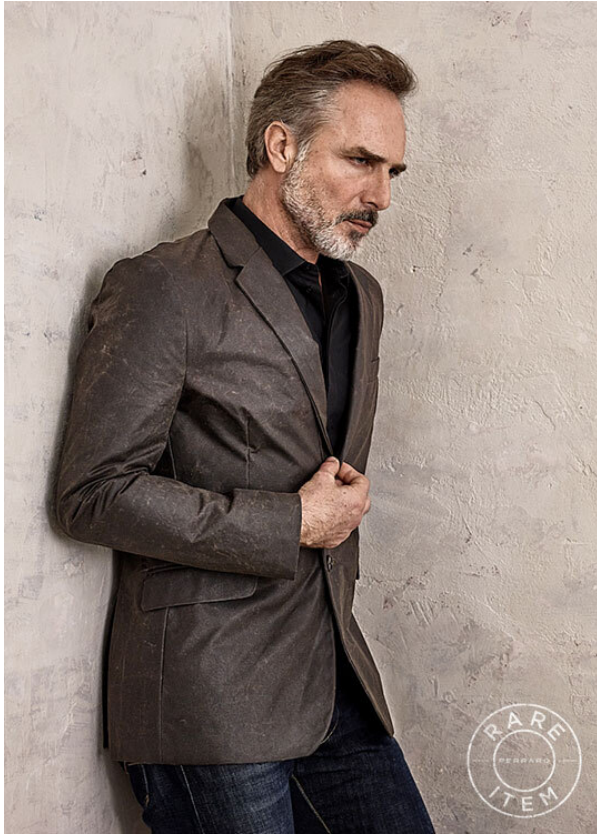

SCOUT

MODEL • AGENCY

JOERG S. SILVER

HEIGHT 186 cm BUST/WAIST 106/85 cm EYES blue HAIR salt&pepper SHOES 44 LOCATION Baden-Württemberg DE

SCOUT

MODEL • AGENCY

JOERG S. SILVER

HEIGHT 186 cm BUST/WAIST 106/85 cm EYES blue HAIR salt&pepper SHOES 44 LOCATION Baden-Württemberg DE

SCOUT

MODEL ● AGENCY

JOERG S. SILVER

HEIGHT 186 cm BUST/WAIST 106/85 cm EYES blue HAIR salt&pepper SHOES 44 LOCATION Baden-Württemberg DE

SCOUT

MODEL • AGENCY

JOERG S. SILVER

HEIGHT 186 cm BUST/WAIST 106/85 cm EYES blue HAIR salt&pepper SHOES 44 LOCATION Baden-Württemberg DE

SCOUT

MODEL • AGENCY

JOERG S. SILVER

HEIGHT 186 cm BUST/WAIST 106/85 cm EYES blue HAIR salt&pepper SHOES 44 LOCATION Baden-Württemberg DE