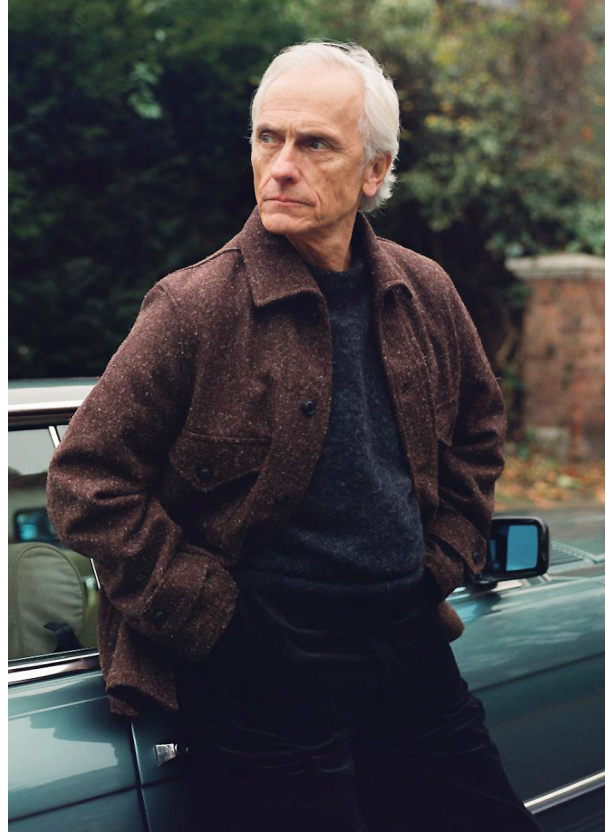

SCOUT

MODEL ● AGENCY

JOHAN R. SILVER

HEIGHT 184 cm BUST/WAIST/HIPS 106/96/102 cm SIZE 50 JEANS 33/33 EYES blue HAIR salt & pepper SHOES 45
LOCATION Stockholm

SCOUT

MODEL ● AGENCY

JOHAN R. SILVER

HEIGHT 184 cm BUST/WAIST/HIPS 106/96/102 cm SIZE 50 JEANS 33/33 EYES blue HAIR salt & pepper SHOES 45
LOCATION Stockholm