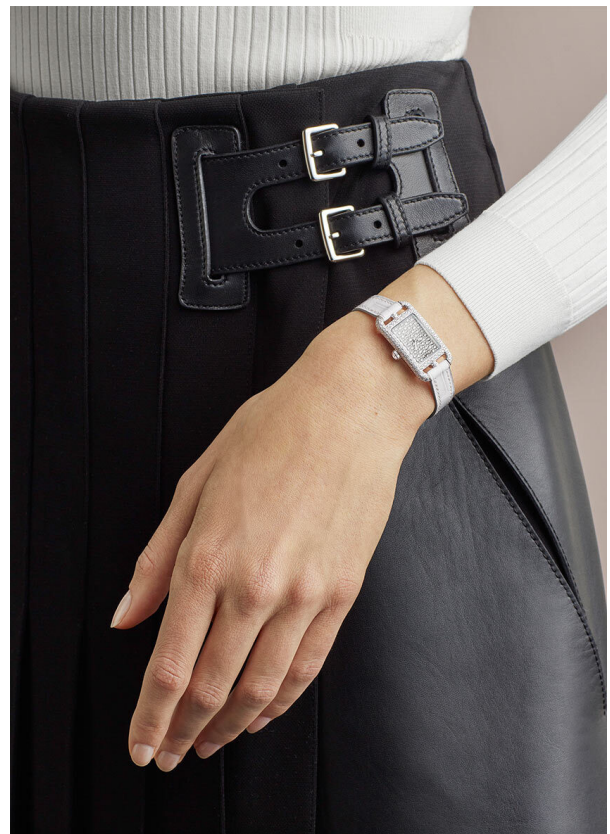

# SCOUT

MODEL • AGENCY

JOHANNA DI. HANDS

HEIGHT 178 cm BUST/WAIST/HIPS 78/62/89 cm EYES green HAIR dark blonde SHOES 38/39 LOCATION Geneva CH