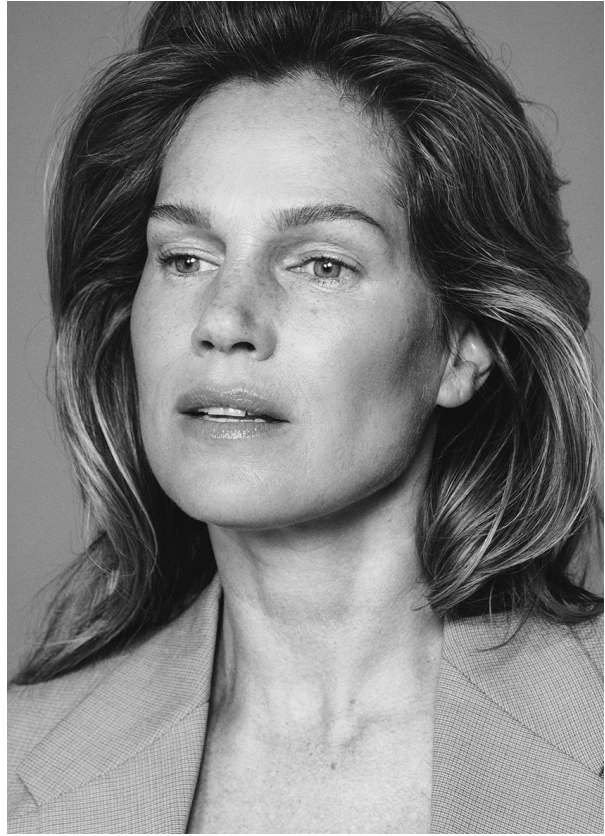

SCOUT

MODEL • AGENCY

JOLANDA V. 40 PLUS

HEIGHT 177 cm BUST/WAIST/HIPS 90/68/92 cm EYES Green HAIR Dark Blonde SHOES 40 LOCATION Amsterdam

SCOUT

MODEL • AGENCY

JOLANDA V. 40 PLUS

HEIGHT 177 cm BUST/WAIST/HIPS 90/68/92 cm EYES Green HAIR Dark Blonde SHOES 40 LOCATION Amsterdam

SCOUT

MODEL • AGENCY

JOLANDA V. 40 PLUS

HEIGHT 177 cm BUST/WAIST/HIPS 90/68/92 cm EYES Green HAIR Dark Blonde SHOES 40 LOCATION Amsterdam

SCOUT

MODEL ● AGENCY

JOLANDA V. 40 PLUS

HEIGHT 177 cm BUST/WAIST/HIPS 90/68/92 cm EYES Green HAIR Dark Blonde SHOES 40 LOCATION Amsterdam

SCOUT

MODEL • AGENCY

JOLANDA V. 40 PLUS

HEIGHT 177 cm BUST/WAIST/HIPS 90/68/92 cm EYES Green HAIR Dark Blonde SHOES 40 LOCATION Amsterdam