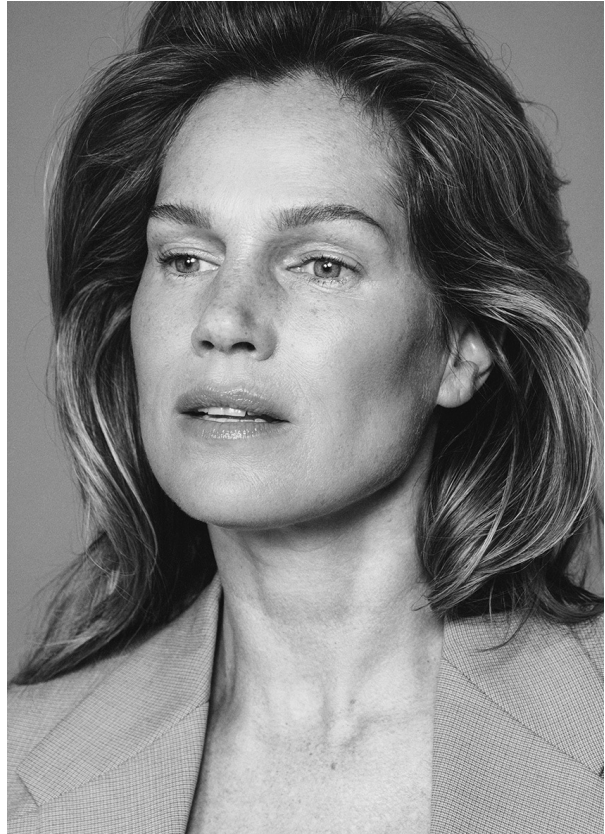

SCOUT

MODEL • AGENCY

JOLANDA V. 40 PLUS

HEIGHT 177 cm BUST/WAIST/HIPS 90/68/92 cm EYES Green HAIR Dark Blonde SHOES 40 LOCATION Amsterdam

SCOUT

MODEL • AGENCY

JOLANDA V. 40 PLUS

HEIGHT 177 cm BUST/WAIST/HIPS 90/68/92 cm EYES Green HAIR Dark Blonde SHOES 40 LOCATION Amsterdam

SCOUT

MODEL • AGENCY

JOLANDA V. 40 PLUS

HEIGHT 177 cm BUST/WAIST/HIPS 90/68/92 cm EYES Green HAIR Dark Blonde SHOES 40 LOCATION Amsterdam

SCOUT

MODEL ● AGENCY

JOLANDA V. 40 PLUS

HEIGHT 177 cm BUST/WAIST/HIPS 90/68/92 cm EYES Green HAIR Dark Blonde SHOES 40 LOCATION Amsterdam

SCOUT

MODEL • AGENCY

JOLANDA V. 40 PLUS

HEIGHT 177 cm BUST/WAIST/HIPS 90/68/92 cm EYES Green HAIR Dark Blonde SHOES 40 LOCATION Amsterdam