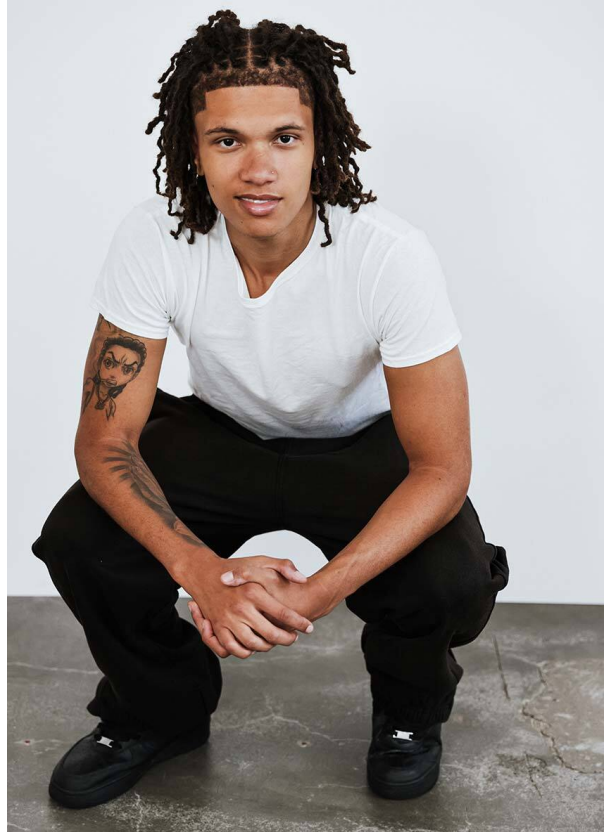

SCOUT

MODEL ● AGENCY

JONATHAN G. 20 PLUS

HEIGHT 191 cm BUST/WAIST/HIPS 97/80/101 cm JEANS 34/34 EYES brown HAIR dark brown SHOES 46 LOCATION
Lausanne CH