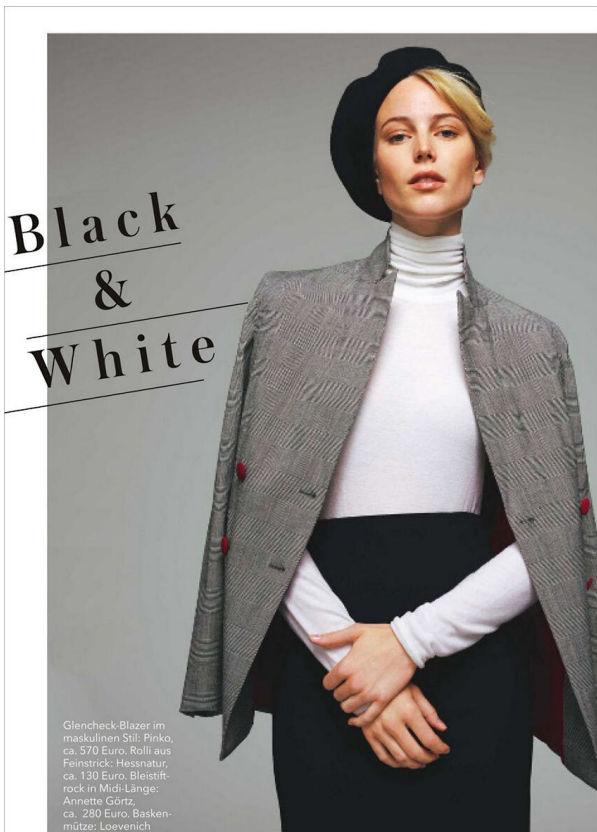

SCOUT

MODEL ● AGENCY

JULIA J. IN TOWN

HEIGHT 178 cm BUST/WAIST/HIPS 86/65/94 cm EYES blue green HAIR blonde SHOES 39 LOCATION Geneva CH / Düsseldorf DE