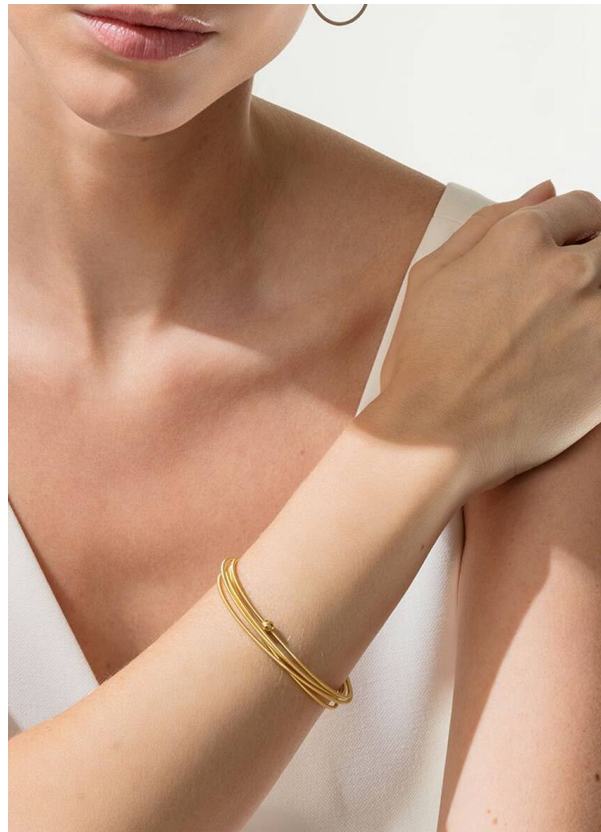

SCOUT

MODEL • AGENCY

JULIA JA. HANDS

HEIGHT 178 cm BUST/WAIST/HIPS 86/65/97 cm EYES blue green HAIR blonde SHOES 39 LOCATION Geneva CH / Düsseldorf DE

SCOUT

MODEL • AGENCY

JULIA JA. HANDS

HEIGHT 178 cm BUST/WAIST/HIPS 86/65/97 cm EYES blue green HAIR blonde SHOES 39 LOCATION Geneva CH / Düsseldorf DE

SCOUT

MODEL • AGENCY

JULIA JA. HANDS

HEIGHT 178 cm BUST/WAIST/HIPS 86/65/97 cm EYES blue green HAIR blonde SHOES 39 LOCATION Geneva CH / Düsseldorf DE