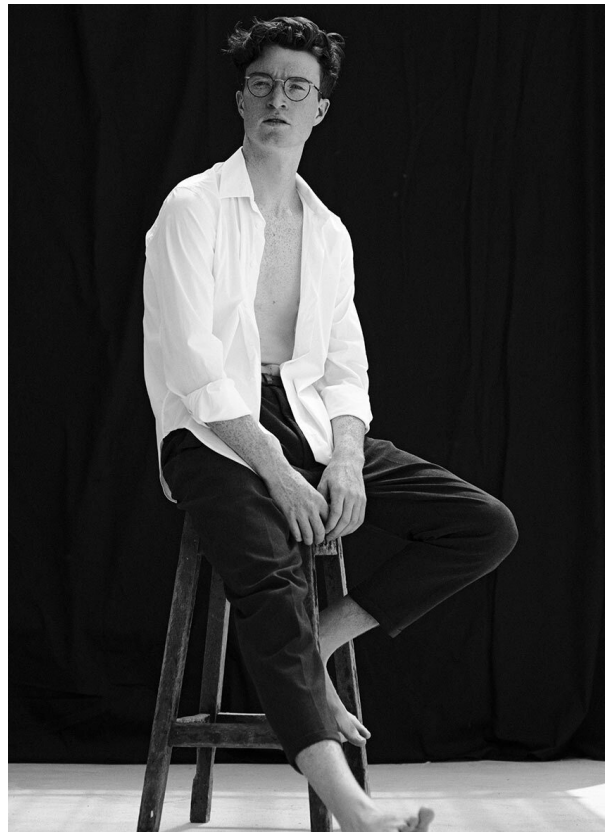

# SCOUT

MODEL • AGENCY

**JULIEN D.** MAIN

HEIGHT 187 cm BUST/WAIST/HIPS 95/79/94 cm EYES blue HAIR red SHOES 44 LOCATION Copenhagen DK