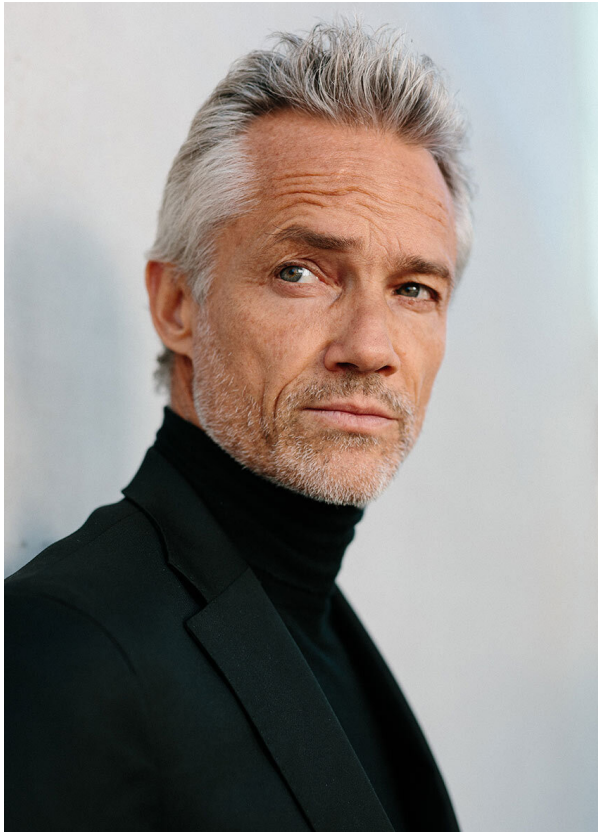

# SCOUT

MODEL • AGENCY

## JULIUS M. SILVER

HEIGHT 189 cm BUST/WAIST/HIPS 102/83/99 cm EYES grey green HAIR salt & pepper SHOES 45 LOCATION Wielenbach DE

# SCOUT

MODEL • AGENCY

**JULIUS M.** SILVER

HEIGHT 189 cm BUST/WAIST/HIPS 102/83/99 cm EYES grey green HAIR salt & pepper SHOES 45 LOCATION Wielenbach DE