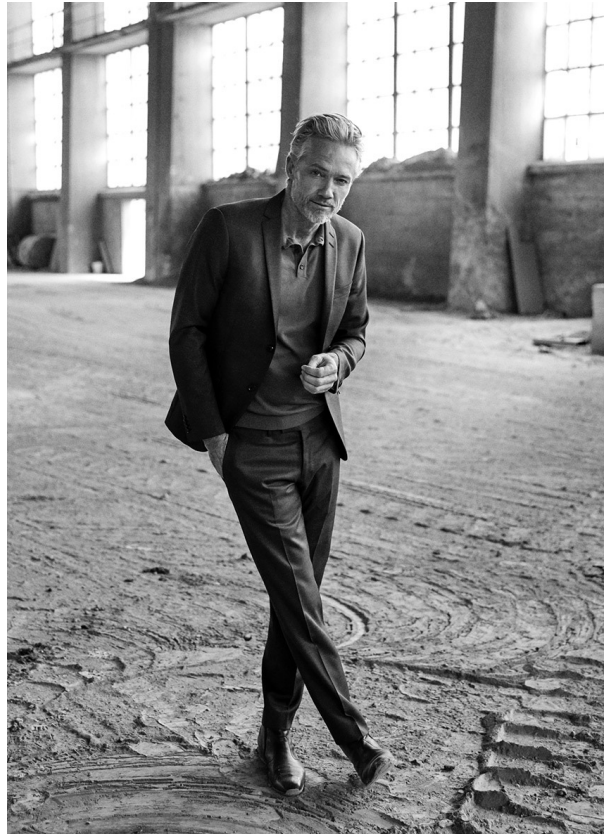

SCOUT

MODEL ● AGENCY

JULIUS M. SILVER

HEIGHT 189 cm BUST/WAIST/HIPS 102/83/99 cm EYES grey green HAIR salt & pepper SHOES 45 LOCATION Wielenbach DE

SCOUT

MODEL • AGENCY

JULIUS M. SILVER

HEIGHT 189 cm BUST/WAIST/HIPS 102/83/99 cm EYES grey green HAIR salt & pepper SHOES 45 LOCATION Wielenbach DE

SCOUT

MODEL ● AGENCY

JULIUS M. SILVER

HEIGHT 189 cm BUST/WAIST/HIPS 102/83/99 cm EYES grey green HAIR salt & pepper SHOES 45 LOCATION Wielenbach DE

SCOUT

MODEL ● AGENCY

JULIUS M. SILVER

HEIGHT 189 cm BUST/WAIST/HIPS 102/83/99 cm EYES grey green HAIR salt & pepper SHOES 45 LOCATION Wielenbach DE

SCOUT

MODEL ● AGENCY

JULIUS M. SILVER

HEIGHT 189 cm BUST/WAIST/HIPS 102/83/99 cm EYES grey green HAIR salt & pepper SHOES 45 LOCATION Wielenbach DE