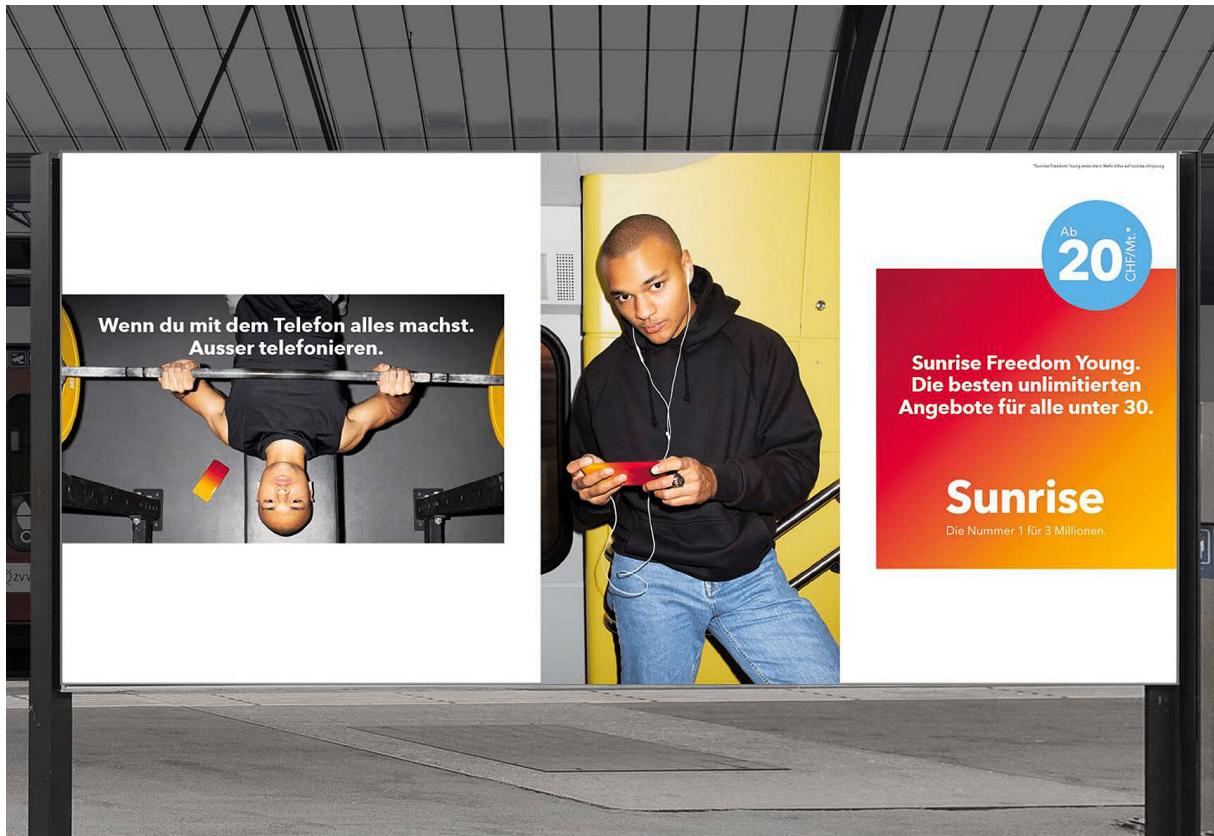

SCOUT

JUSTIN E. 20 PLUS

MODEL ● AGENCY

HEIGHT 191 cm BUST/WAIST/HIPS 104/83/109,5 cm EYES Dark Brown HAIR Dark Brown SHOES 46 LOCATION Zürich CH

SCOUT

MODEL ● AGENCY

JUSTIN E. 20 PLUS

HEIGHT 191 cm BUST/WAIST/HIPS 104/83/109,5 cm EYES Dark Brown HAIR Dark Brown SHOES 46 LOCATION Zürich CH