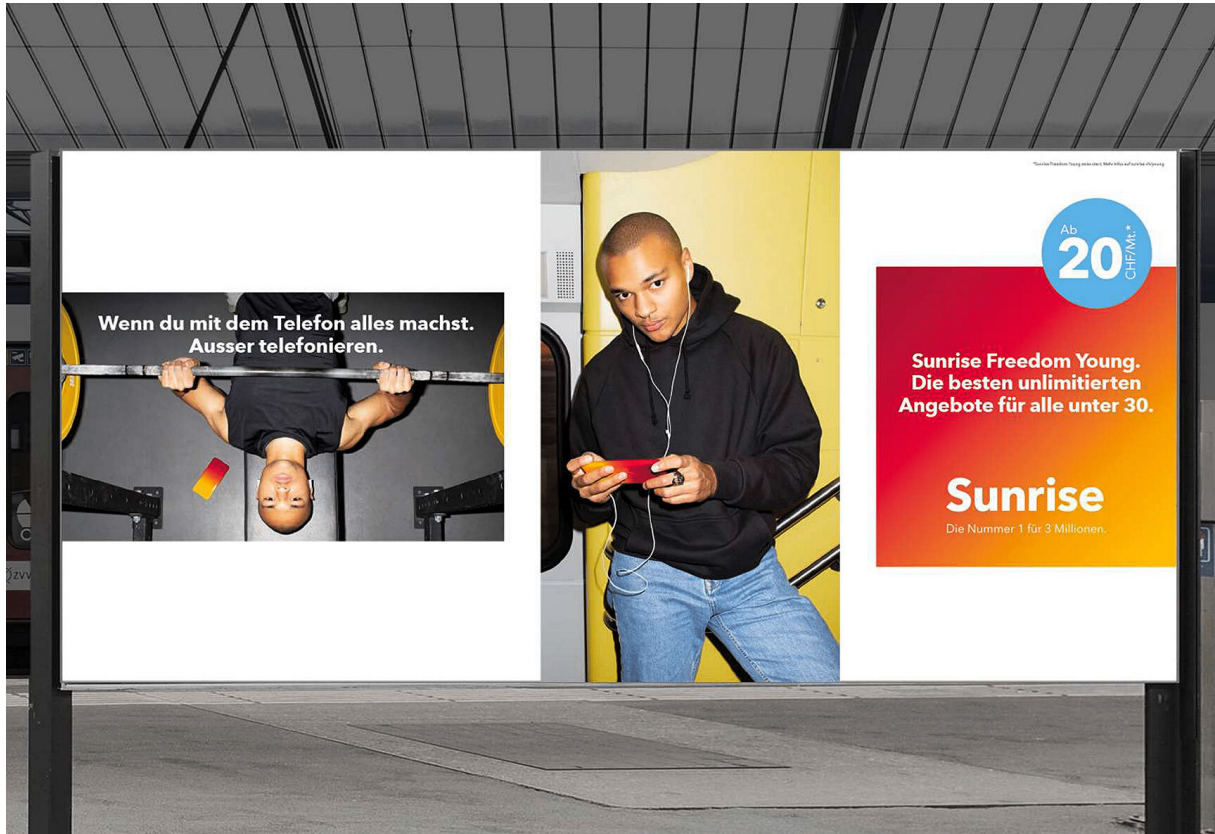

SCOUT

MODEL ● AGENCY

JUSTIN E. 20 PLUS

HEIGHT 191 cm BUST/WAIST/HIPS 104/83/109,5 cm EYES Dark Brown HAIR Dark Brown SHOES 46 LOCATION Zürich CH