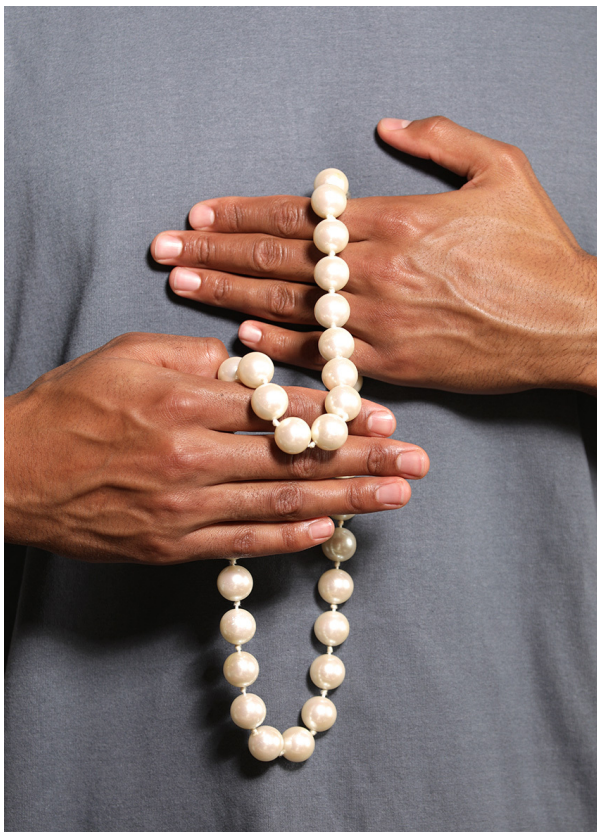

SCOUT

MODEL • AGENCY

JUSTIN EG. COMMERCIAL

HEIGHT 191 cm BUST/WAIST/HIPS 102/81/106 cm JEANS 33/33 EYES brown HAIR black SHOES 46 LOCATION Zurich CH

SCOUT

MODEL • AGENCY

JUSTIN EG. COMMERCIAL

HEIGHT 191 cm BUST/WAIST/HIPS 102/81/106 cm JEANS 33/33 EYES brown HAIR black SHOES 46 LOCATION Zurich CH

SCOUT

JUSTIN EG. COMMERCIAL

MODEL • AGENCY

HEIGHT 191 cm BUST/WAIST/HIPS 102/81/106 cm JEANS 33/33 EYES brown HAIR black SHOES 46 LOCATION Zurich CH