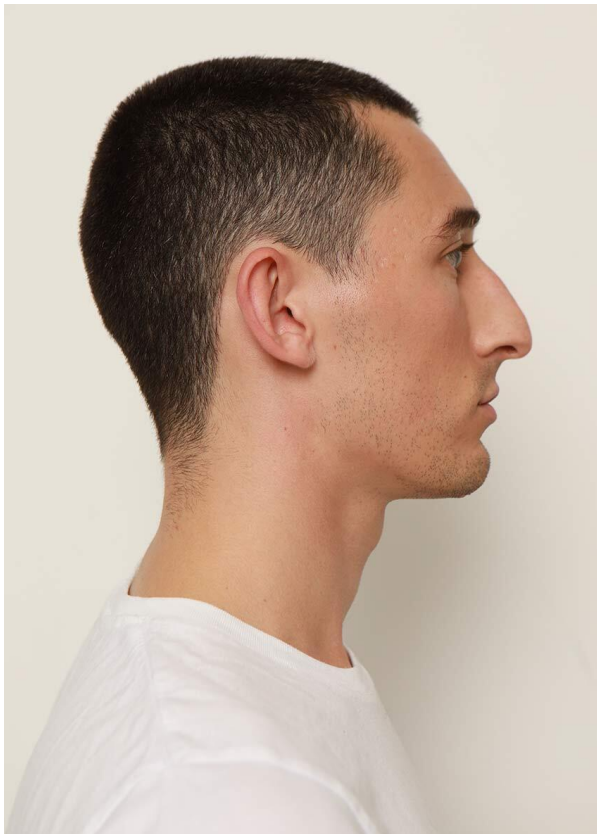

SCOUT

MODEL ● AGENCY

JUSTUS F. 20 PLUS

HEIGHT 186 cm BUST/WAIST/HIPS 95/79/95 cm EYES blue HAIR brown SHOES 43 LOCATION Basel CH

SCOUT

MODEL ● AGENCY

JUSTUS F. 20 PLUS

HEIGHT 186 cm BUST/WAIST/HIPS 95/79/95 cm EYES blue HAIR brown SHOES 43 LOCATION Basel CH

SCOUT

MODEL ● AGENCY

JUSTUS F. 20 PLUS

HEIGHT 186 cm BUST/WAIST/HIPS 95/79/95 cm EYES blue HAIR brown SHOES 43 LOCATION Basel CH