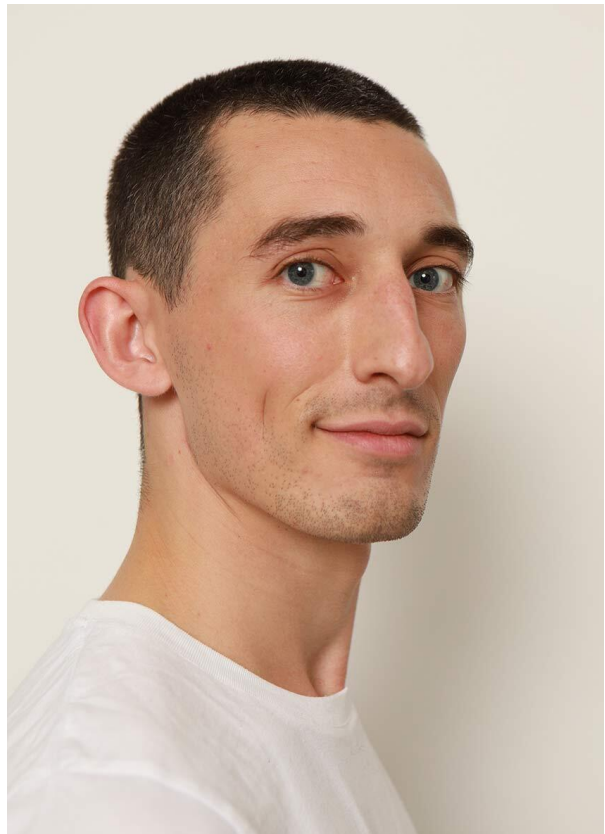

SCOUT

MODEL ● AGENCY

JUSTUS F. 20 PLUS

HEIGHT 186 cm BUST/WAIST/HIPS 95/79/95 cm EYES blue HAIR brown SHOES 43 LOCATION Basel CH

SCOUT

MODEL ● AGENCY

JUSTUS F. 20 PLUS

HEIGHT 186 cm BUST/WAIST/HIPS 95/79/95 cm EYES blue HAIR brown SHOES 43 LOCATION Basel CH

SCOUT

MODEL ● AGENCY

JUSTUS F. 20 PLUS

HEIGHT 186 cm BUST/WAIST/HIPS 95/79/95 cm EYES blue HAIR brown SHOES 43 LOCATION Basel CH