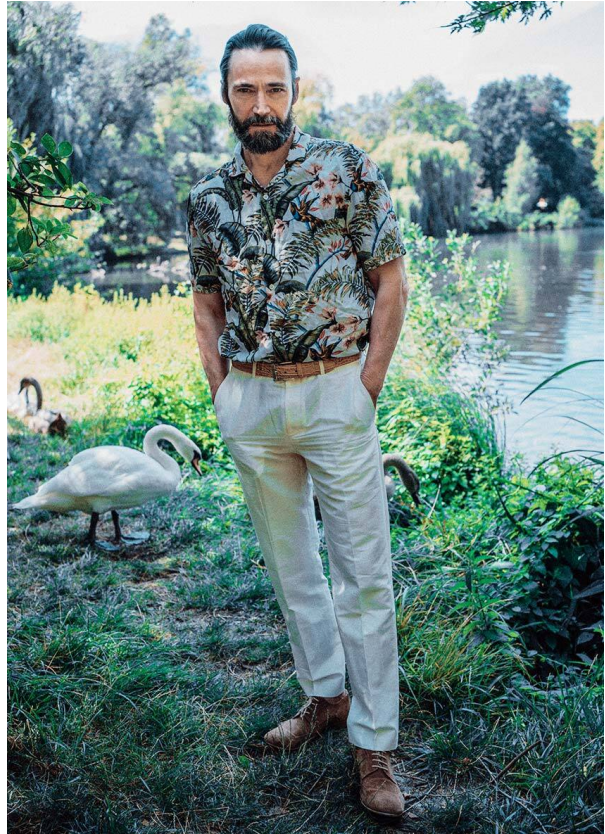

SCOUT

MODEL • AGENCY

KARL H. SILVER

HEIGHT 182 cm BUST/WAIST/HIPS 102/83/92 cm EYES green brown HAIR brown SHOES 42.5 LOCATION Berlin DE