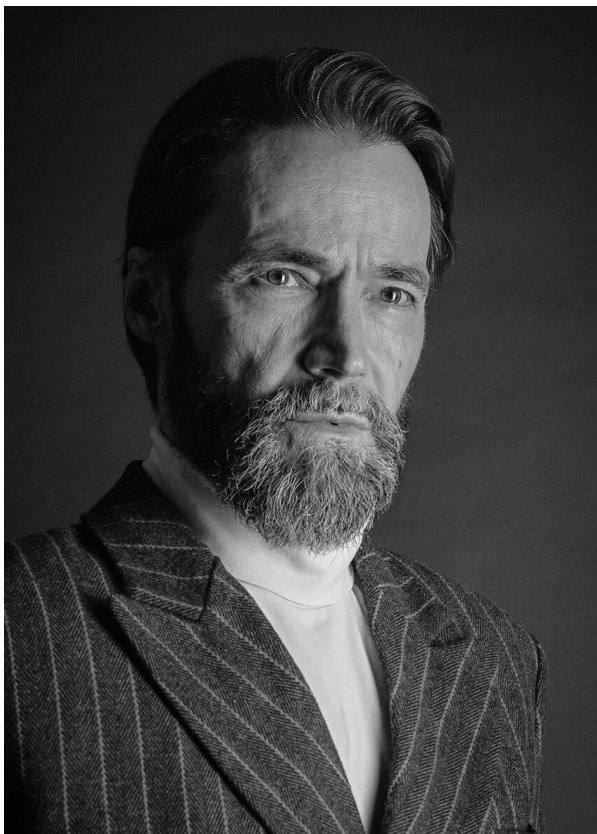

SCOUT

MODEL • AGENCY

KARL H. SILVER

HEIGHT 182 cm BUST/WAIST/HIPS 102/83/92 cm EYES green brown HAIR brown SHOES 42.5 LOCATION Berlin DE