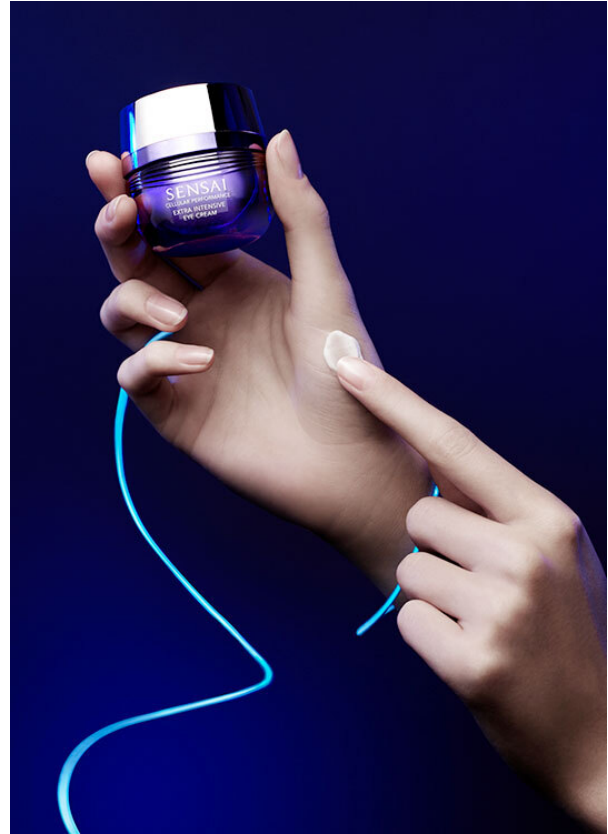

SCOUT

KIA S. HANDS

MODEL • AGENCY

HEIGHT 175 cm BUST/WAIST/HIPS 85/66/95 cm EYES blue HAIR blonde SHOES 38 LOCATION Zürich CH

SCOUT

MODEL • AGENCY

KIA S. HANDS

HEIGHT 175 cm BUST/WAIST/HIPS 85/66/95 cm EYES blue HAIR blonde SHOES 38 LOCATION Zürich CH

SCOUT

MODEL • AGENCY

KIA S. HANDS

HEIGHT 175 cm BUST/WAIST/HIPS 85/66/95 cm EYES blue HAIR blonde SHOES 38 LOCATION Zürich CH

SCOUT

MODEL • AGENCY

KIA S. HANDS

HEIGHT 175 cm BUST/WAIST/HIPS 85/66/95 cm EYES blue HAIR blonde SHOES 38 LOCATION Zürich CH