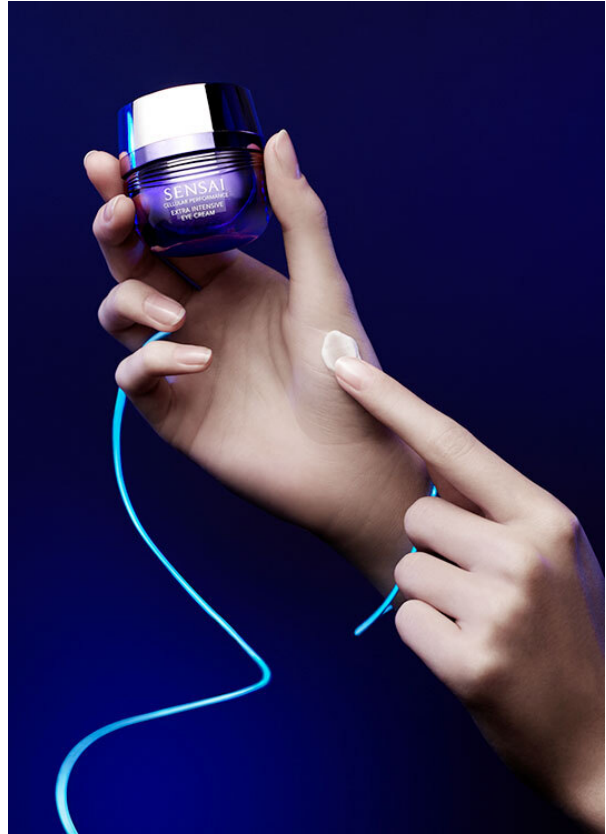

SCOUT

KIA S. HANDS

MODEL • AGENCY

HEIGHT 175 cm BUST/WAIST/HIPS 85/66/95 cm EYES blue HAIR blonde SHOES 38 LOCATION Zürich CH

SCOUT

MODEL • AGENCY

KIA S. HANDS

HEIGHT 175 cm BUST/WAIST/HIPS 85/66/95 cm EYES blue HAIR blonde SHOES 38 LOCATION Zürich CH

SCOUT

MODEL ● AGENCY

KIA S. HANDS

HEIGHT 175 cm BUST/WAIST/HIPS 85/66/95 cm EYES blue HAIR blonde SHOES 38 LOCATION Zürich CH

SCOUT

MODEL ● AGENCY

KIA S. HANDS

HEIGHT 175 cm BUST/WAIST/HIPS 85/66/95 cm EYES blue HAIR blonde SHOES 38 LOCATION Zürich CH