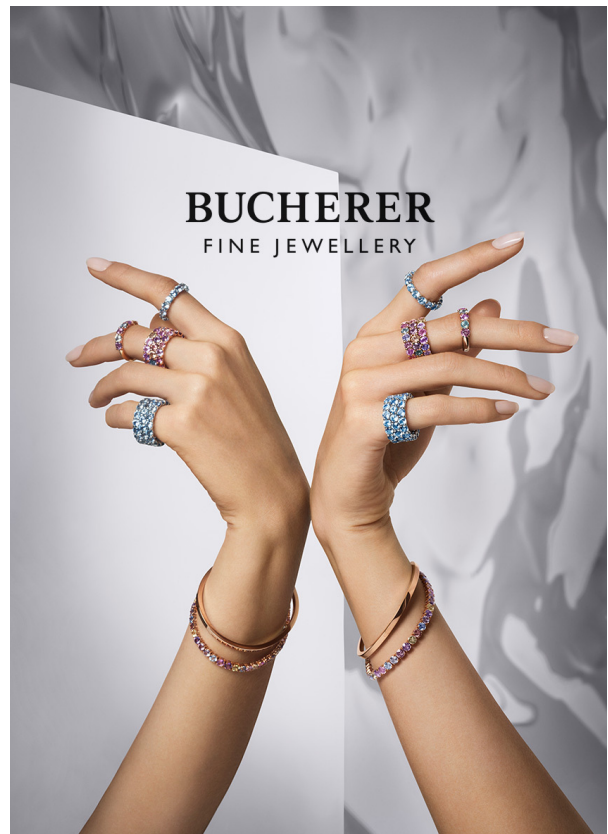

SCOUT

KIA S. HANDS

MODEL • AGENCY

HEIGHT 175 cm BUST/WAIST/HIPS 85/66/95 cm EYES blue HAIR blonde SHOES 38 LOCATION Zürich CH

SCOUT

MODEL • AGENCY

KIA S. HANDS

HEIGHT 175 cm BUST/WAIST/HIPS 85/66/95 cm EYES blue HAIR blonde SHOES 38 LOCATION Zürich CH

SCOUT

MODEL ● AGENCY

KIA S. HANDS

HEIGHT 175 cm BUST/WAIST/HIPS 85/66/95 cm EYES blue HAIR blonde SHOES 38 LOCATION Zürich CH

SCOUT

MODEL ● AGENCY

KIA S. HANDS

HEIGHT 175 cm BUST/WAIST/HIPS 85/66/95 cm EYES blue HAIR blonde SHOES 38 LOCATION Zürich CH