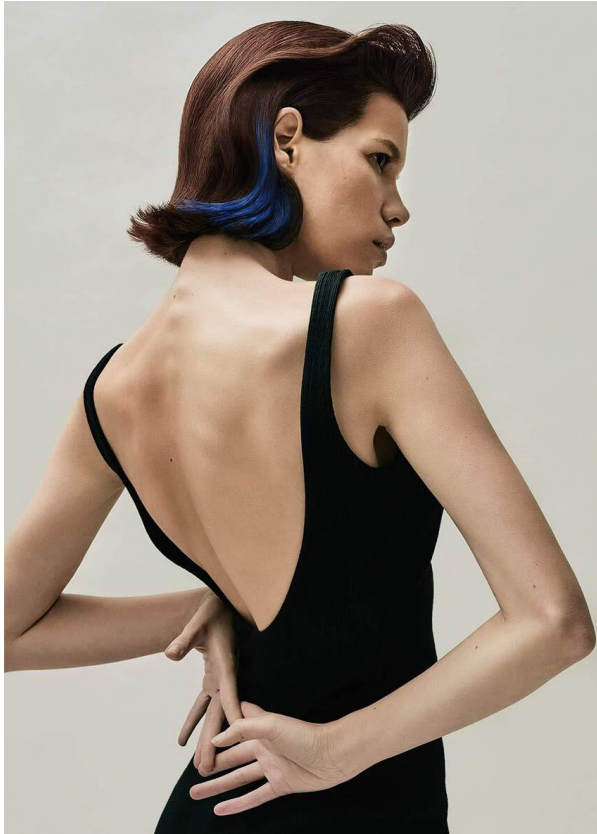

# SCOUT

MODEL ● AGENCY

**KRISTINA V.** MAIN

HEIGHT 174 cm BUST/WAIST/HIPS 82/61/88 cm EYES brown HAIR red SHOES 38.5 LOCATION Paris FR

# SCOUT

MODEL • AGENCY

**KRISTINA V.** MAIN

HEIGHT 174 cm BUST/WAIST/HIPS 82/61/88 cm EYES brown HAIR red SHOES 38.5 LOCATION Paris FR