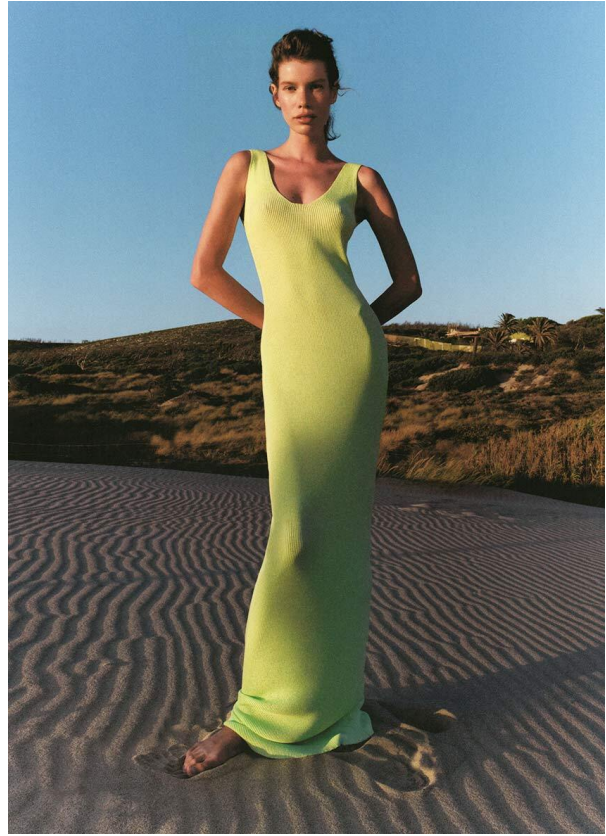

# SCOUT

MODEL ● AGENCY

**KRISTINA V.** MAIN

HEIGHT 174 cm BUST/WAIST/HIPS 82/61/88 cm EYES brown HAIR red SHOES 38.5 LOCATION Paris FR

# SCOUT

MODEL • AGENCY

**KRISTINA V.** MAIN

HEIGHT 174 cm BUST/WAIST/HIPS 82/61/88 cm EYES brown HAIR red SHOES 38.5 LOCATION Paris FR