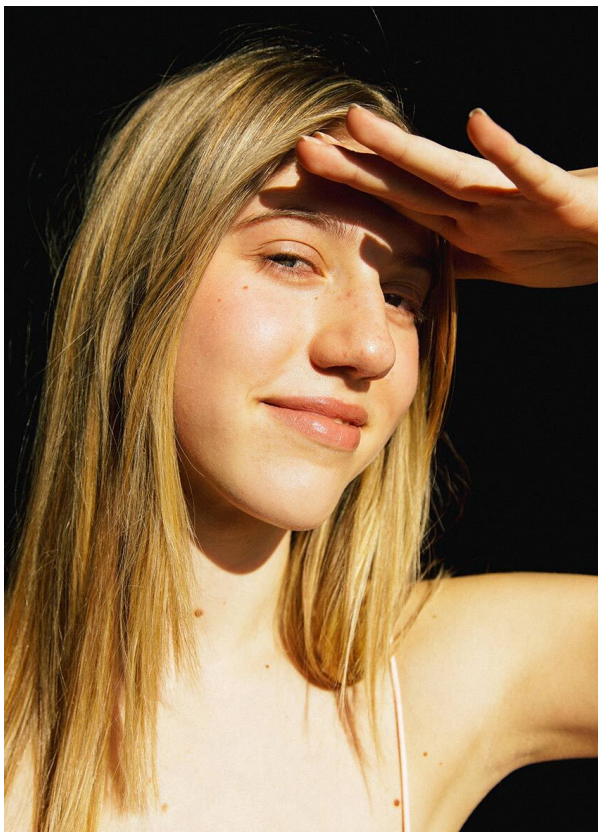

SCOUT

MODEL ● AGENCY

LADINA K. TEENS

HEIGHT 170 cm BUST/WAIST/HIPS 82/60/86 cm SIZE 36 EYES blue HAIR dark blonde SHOES 39/40 LOCATION Zürich CH