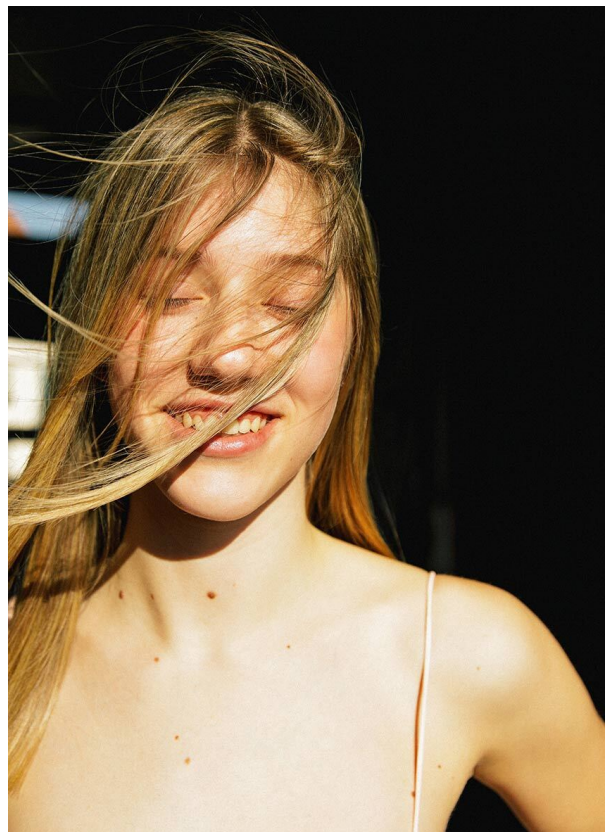

SCOUT

MODEL ● AGENCY

LADINA K. TEENS

HEIGHT 170 cm BUST/WAIST/HIPS 82/60/86 cm SIZE 36 EYES blue HAIR dark blonde SHOES 39/40 LOCATION Zürich CH