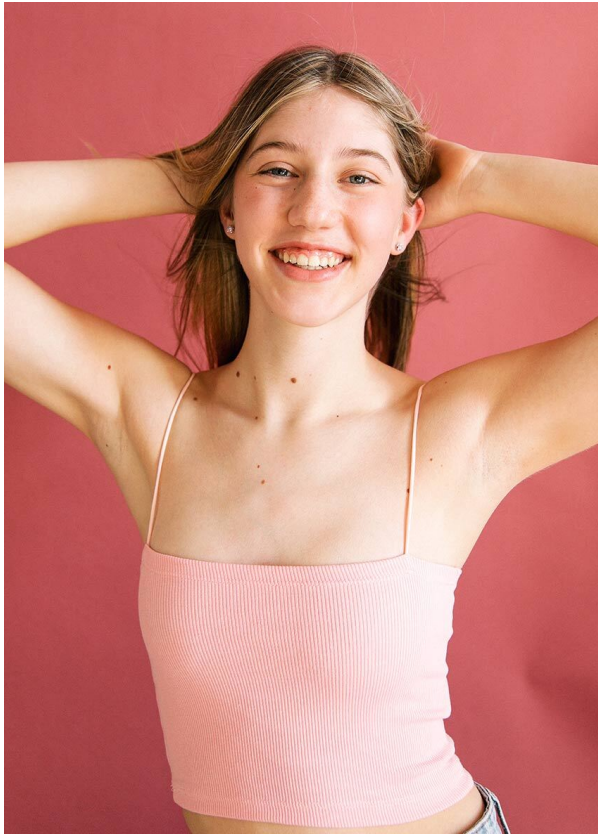

# SCOUT

MODEL ● AGENCY

LADINA K. TEENS

HEIGHT 170 cm BUST/WAIST/HIPS 82/60/86 cm SIZE 36 EYES blue HAIR dark blonde SHOES 39/40 LOCATION Zürich CH