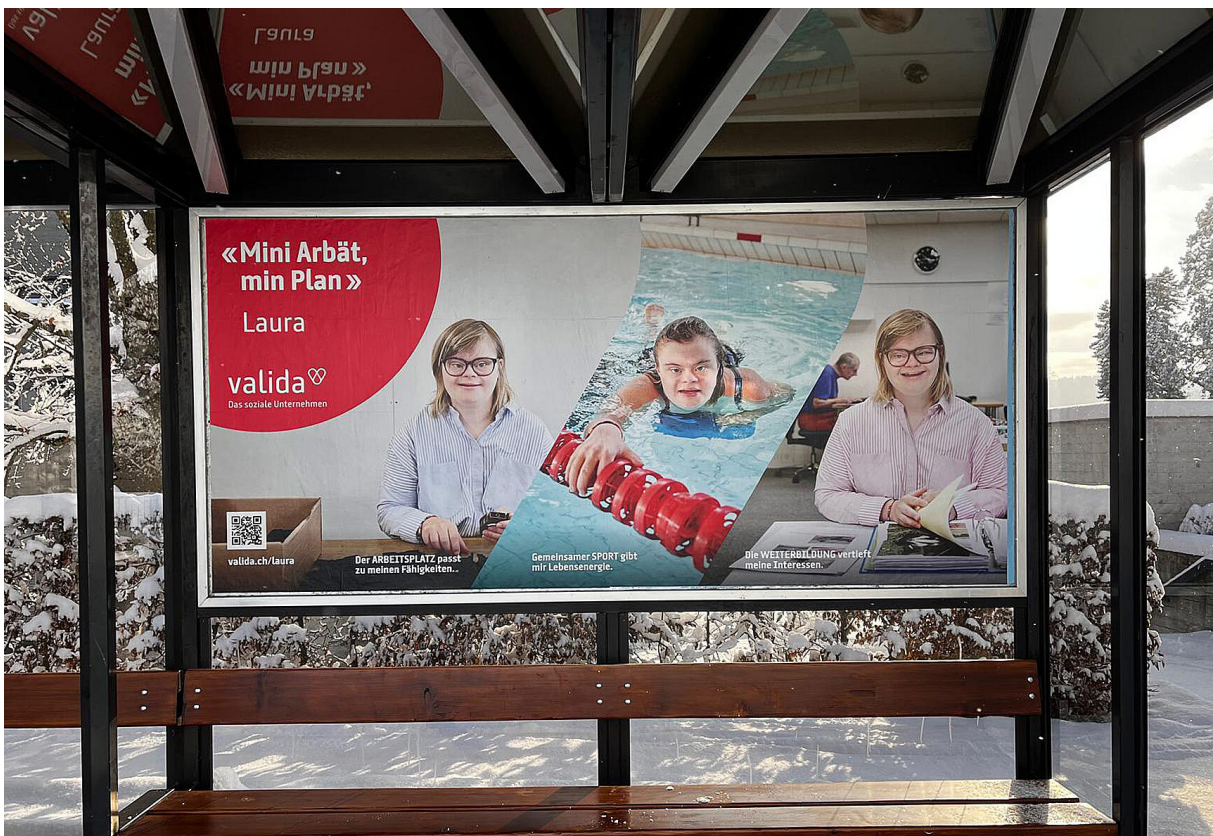

SCOUT

MODEL ● AGENCY

LAURA A. 30 PLUS

HEIGHT 148 cm EYES blue HAIR blonde SHOES 35 LOCATION St Gallen CH

SCOUT

MODEL ● AGENCY

LAURA A. 30 PLUS

HEIGHT 148 cm EYES blue HAIR blonde SHOES 35 LOCATION St Gallen CH