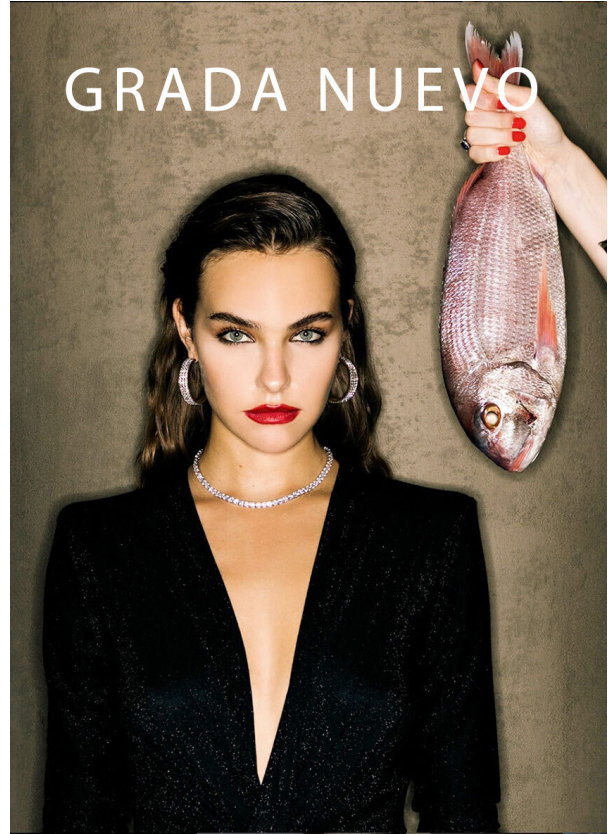

SCOUT

MODEL • AGENCY

LAURA LI. IN TOWN

HEIGHT 178 cm BUST/WAIST/HIPS 82/63/92 cm EYES blue HAIR brown SHOES 40 LOCATION Zurich CH

SCOUT

MODEL • AGENCY

LAURA LI. IN TOWN

HEIGHT 178 cm BUST/WAIST/HIPS 82/63/92 cm EYES blue HAIR brown SHOES 40 LOCATION Zurich CH