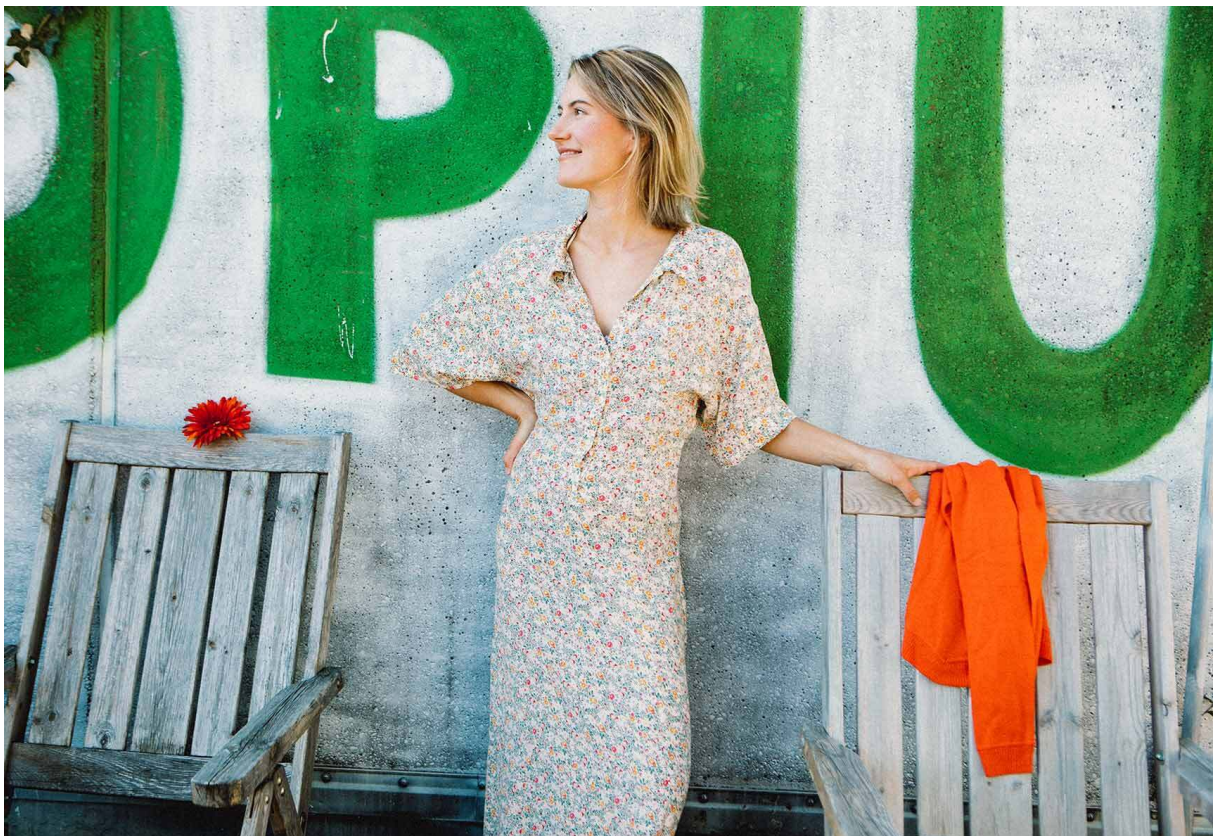

SCOUT

MODEL ● AGENCY

LENA G. 30 PLUS

HEIGHT 165 cm BUST/WAIST/HIPS 81/61/89 cm EYES green HAIR dark blonde SHOES 38/39 LOCATION Zurich CH

SCOUT

MODEL ● AGENCY

LENA G. 30 PLUS

HEIGHT 165 cm BUST/WAIST/HIPS 81/61/89 cm EYES green HAIR dark blonde SHOES 38/39 LOCATION Zurich CH

SCOUT

MODEL ● AGENCY

LENA G. 30 PLUS

HEIGHT 165 cm BUST/WAIST/HIPS 81/61/89 cm EYES green HAIR dark blonde SHOES 38/39 LOCATION Zurich CH