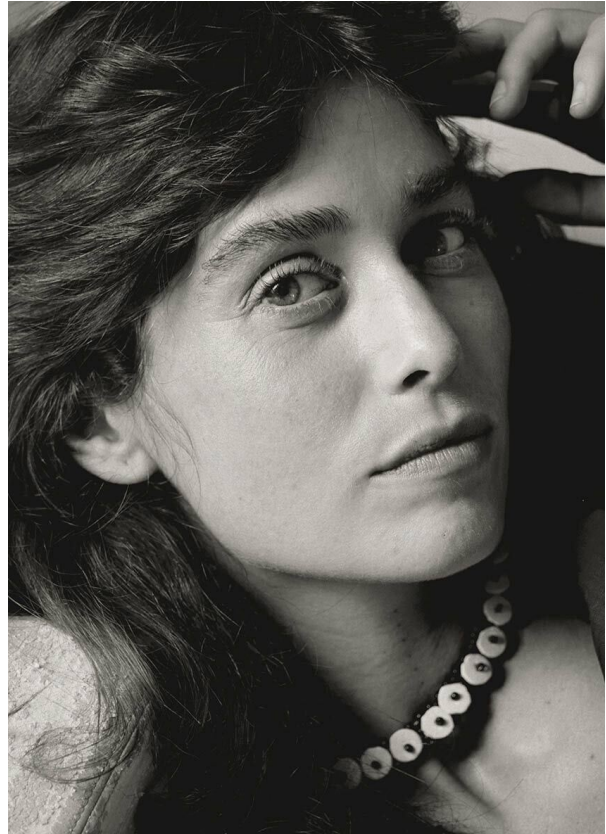

SCOUT

MODEL • AGENCY

LILLY K. 30 PLUS

HEIGHT 175 cm BUST/WAIST/HIPS 76/62/89 cm EYES blue green HAIR brown SHOES 39 LOCATION Barcelona ES

SCOUT

MODEL ● AGENCY

LILLY K. 30 PLUS

HEIGHT 175 cm BUST/WAIST/HIPS 76/62/89 cm EYES blue green HAIR brown SHOES 39 LOCATION Barcelona ES

SCOUT

MODEL ● AGENCY

LILLY K. 30 PLUS

HEIGHT 175 cm BUST/WAIST/HIPS 76/62/89 cm EYES blue green HAIR brown SHOES 39 LOCATION Barcelona ES

SCOUT

MODEL • AGENCY

LILLY K. 30 PLUS

HEIGHT 175 cm BUST/WAIST/HIPS 76/62/89 cm EYES blue green HAIR brown SHOES 39 LOCATION Barcelona ES