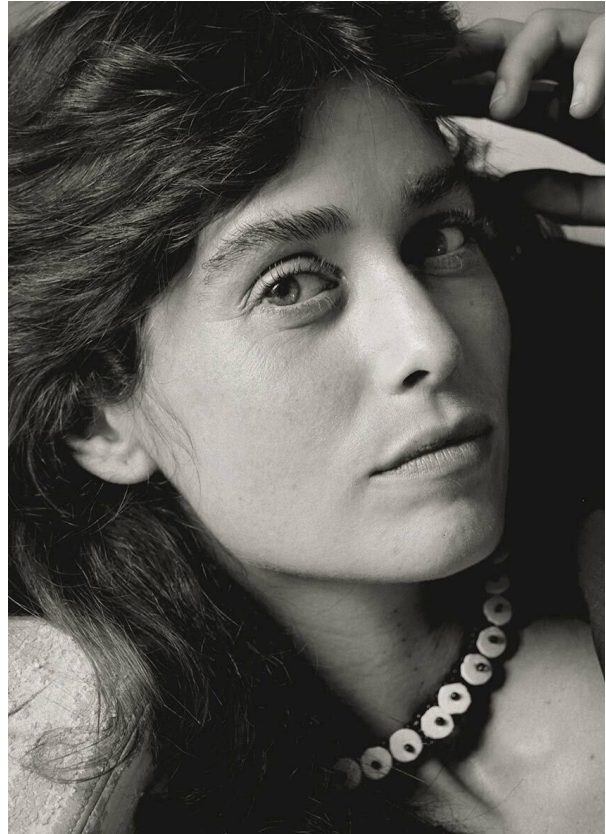

SCOUT

MODEL • AGENCY

LILLY K. 30 PLUS

HEIGHT 175 cm BUST/WAIST/HIPS 76/62/89 cm EYES blue green HAIR brown SHOES 39 LOCATION Barcelona ES

SCOUT

MODEL ● AGENCY

LILLY K. 30 PLUS

HEIGHT 175 cm BUST/WAIST/HIPS 76/62/89 cm EYES blue green HAIR brown SHOES 39 LOCATION Barcelona ES

SCOUT

MODEL • AGENCY

LILLY K. 30 PLUS

HEIGHT 175 cm BUST/WAIST/HIPS 76/62/89 cm EYES blue green HAIR brown SHOES 39 LOCATION Barcelona ES

SCOUT

MODEL • AGENCY

LILLY K. 30 PLUS

HEIGHT 175 cm BUST/WAIST/HIPS 76/62/89 cm EYES blue green HAIR brown SHOES 39 LOCATION Barcelona ES