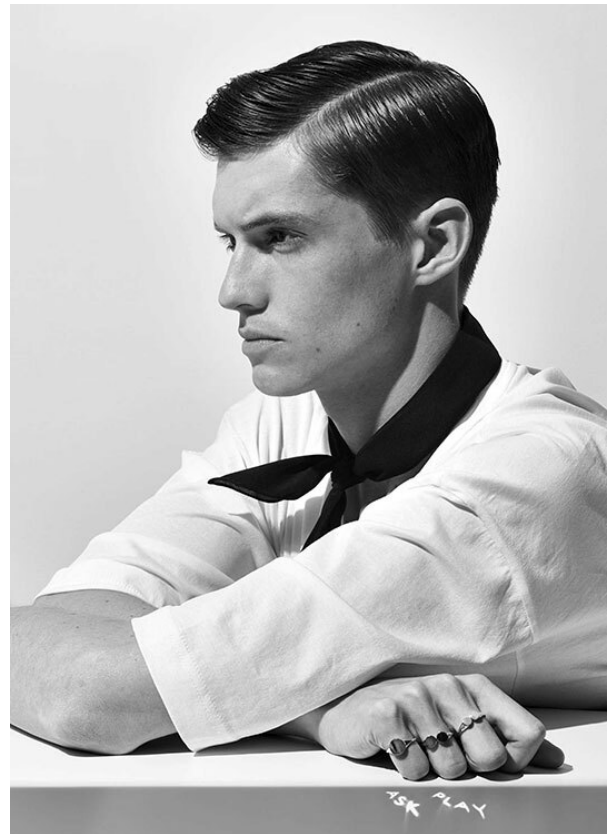

## LIONEL PE. HANDS

HEIGHT 186 cm BUST/WAIST/HIPS 98/77/95 cm EYES green brown HAIR brown SHOES 45 LOCATION Herrliberg CH

# SCOUT

MODEL • AGENCY

LIONEL PE. HANDS

HEIGHT 186 cm BUST/WAIST/HIPS 98/77/95 cm EYES green brown HAIR brown SHOES 45 LOCATION Herrliberg CH