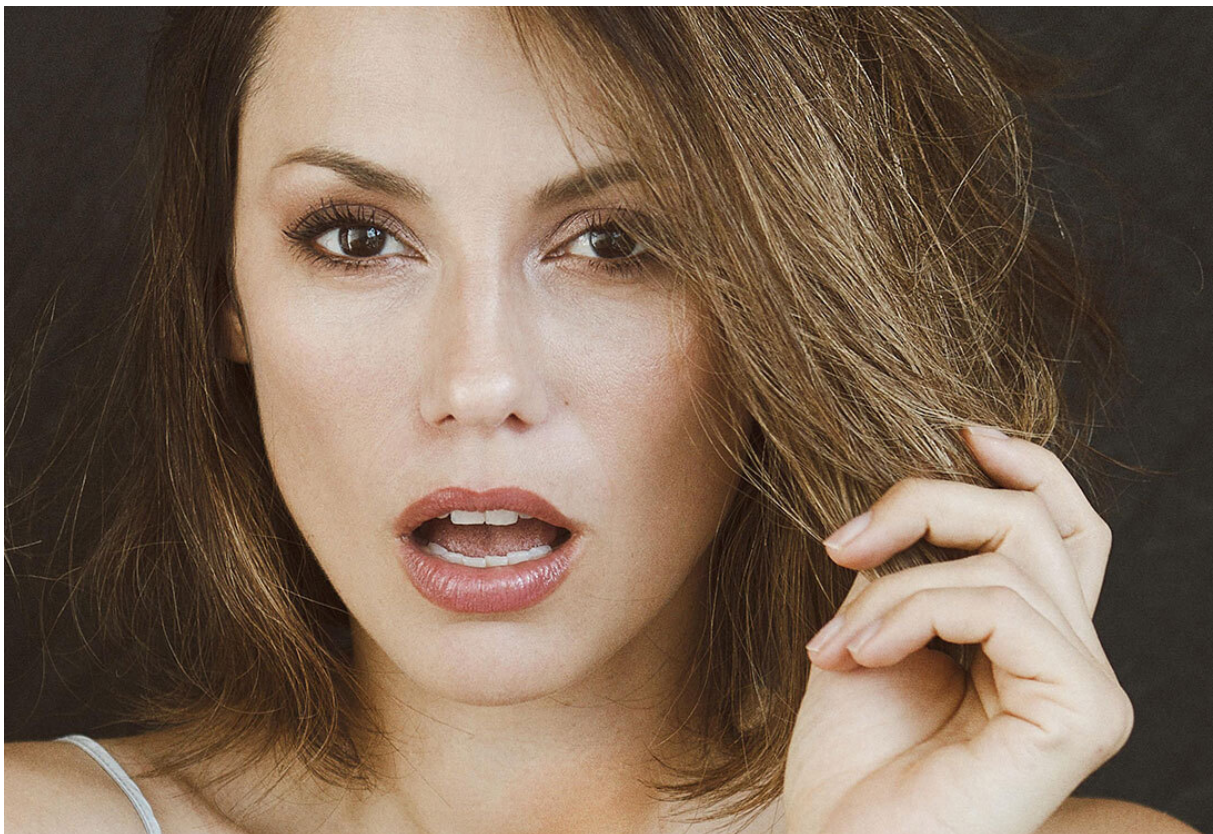

## LISA-MARIA R. 40 PLUS

HEIGHT 172 cm BUST/WAIST/HIPS 90/68/98 cm EYES brown HAIR brown SHOES 39 LOCATION München DE

# SCOUT

MODEL • AGENCY

**LISA-MARIA R.** 40 PLUS

HEIGHT 172 cm BUST/WAIST/HIPS 90/68/98 cm EYES brown HAIR brown SHOES 39 LOCATION München DE