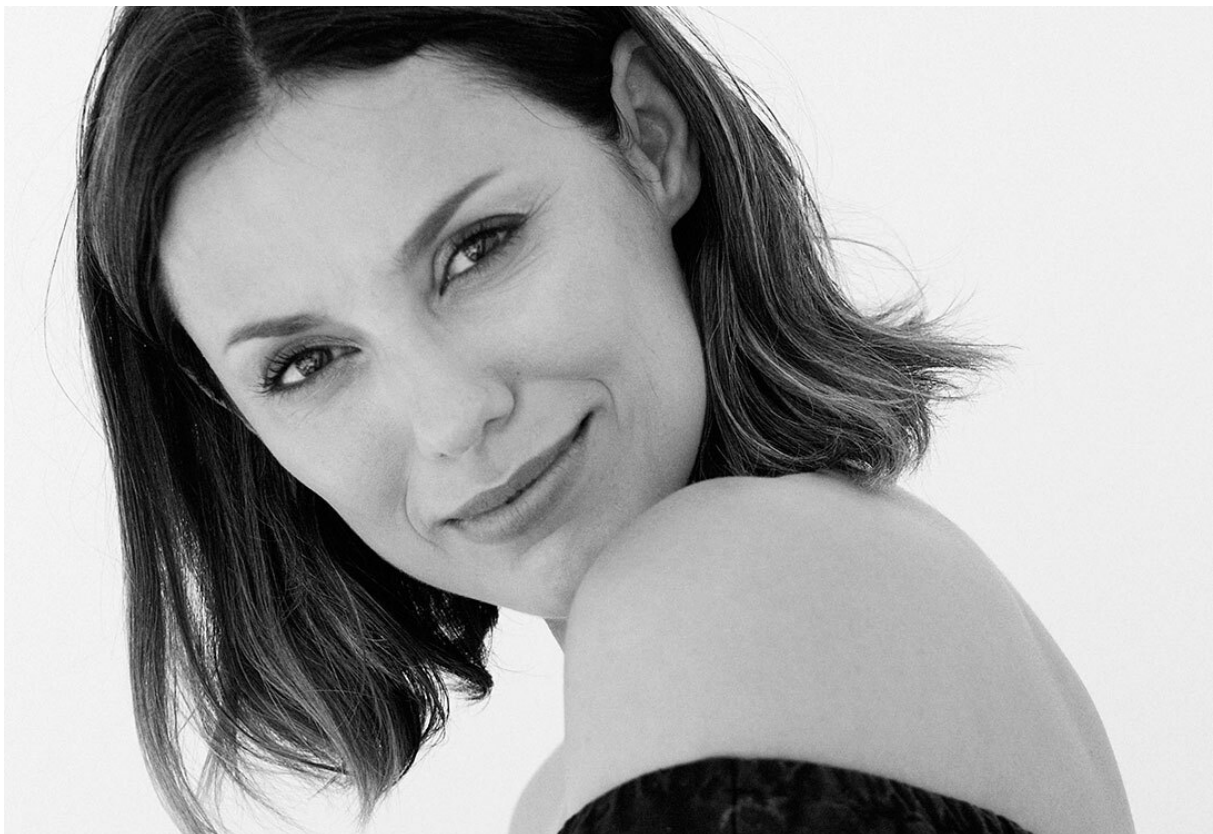

## LISA-MARIA R. 40 PLUS

HEIGHT 172 cm BUST/WAIST/HIPS 90/68/98 cm EYES brown HAIR brown SHOES 39 LOCATION München DE

# SCOUT

MODEL • AGENCY

**LISA-MARIA R.** 40 PLUS

HEIGHT 172 cm BUST/WAIST/HIPS 90/68/98 cm EYES brown HAIR brown SHOES 39 LOCATION München DE