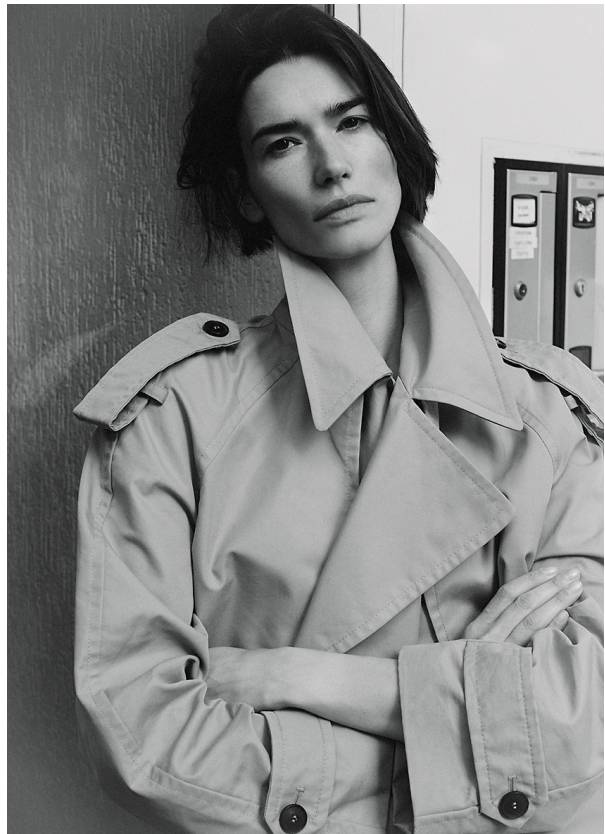

SCOUT

MODEL • AGENCY

LIZELOT R. 30 PLUS

HEIGHT 180 cm BUST/WAIST/HIPS 82/63.5/90 cm EYES brown HAIR brown SHOES 38.5 LOCATION Milan

SCOUT

MODEL • AGENCY

LIZELOT R. 30 PLUS

HEIGHT 180 cm BUST/WAIST/HIPS 82/63.5/90 cm EYES brown HAIR brown SHOES 38.5 LOCATION Milan

SCOUT

MODEL ● AGENCY

LIZELOT R. 30 PLUS

HEIGHT 180 cm BUST/WAIST/HIPS 82/63.5/90 cm EYES brown HAIR brown SHOES 38.5 LOCATION Milan

SCOUT

MODEL • AGENCY

LIZELOT R. 30 PLUS

HEIGHT 180 cm BUST/WAIST/HIPS 82/63.5/90 cm EYES brown HAIR brown SHOES 38.5 LOCATION Milan