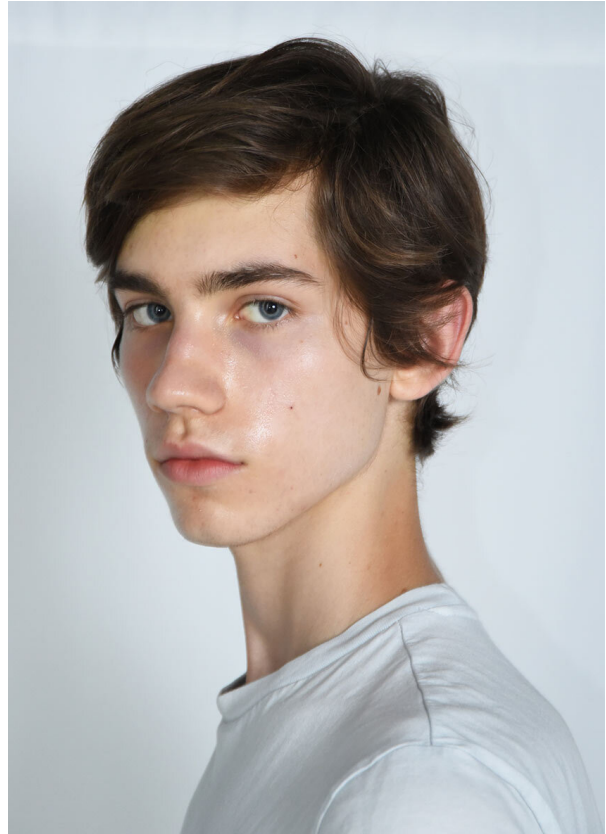

SCOUT

MODEL • AGENCY

LORENZO P. DEVELOPMENT

HEIGHT 192 cm BUST/WAIST/HIPS 87/84/92 cm EYES blue HAIR brown SHOES 44 LOCATION Paris FR

SCOUT

MODEL • AGENCY

LORENZO P. DEVELOPMENT

HEIGHT 192 cm BUST/WAIST/HIPS 87/84/92 cm EYES blue HAIR brown SHOES 44 LOCATION Paris FR