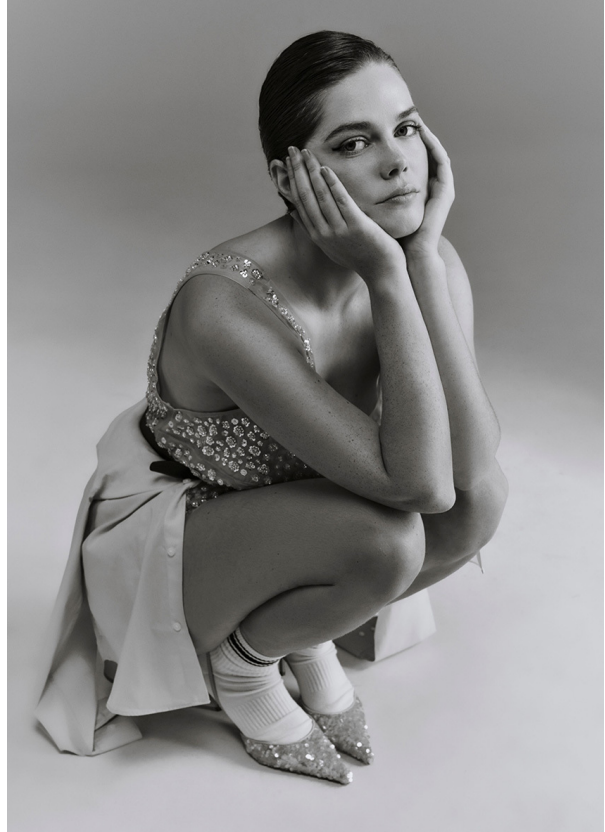

SCOUT

MODEL • AGENCY

LOTTE V. G. CURVY

HEIGHT 179 cm LINGERIE 70E BUST/WAIST/HIPS 96/76/107 cm SIZE 40-42 EYES Blue HAIR Red SHOES 41 LOCATION Rotterdam

SCOUT

MODEL • AGENCY

LOTTE V. G. ^{CURVY}

HEIGHT 179 cm LINGERIE 70E BUST/WAIST/HIPS 96/76/107 cm SIZE 40-42 EYES Blue HAIR Red SHOES 41 LOCATION Rotterdam

SCOUT

MODEL • AGENCY

LOTTE V. G. CURVY

HEIGHT 179 cm LINGERIE 70E BUST/WAIST/HIPS 96/76/107 cm SIZE 40-42 EYES Blue HAIR Red SHOES 41 LOCATION Rotterdam

SCOUT

MODEL • AGENCY

LOTTE V. G. CURVY

HEIGHT 179 cm LINGERIE 70E BUST/WAIST/HIPS 96/76/107 cm SIZE 40-42 EYES Blue HAIR Red SHOES 41 LOCATION Rotterdam