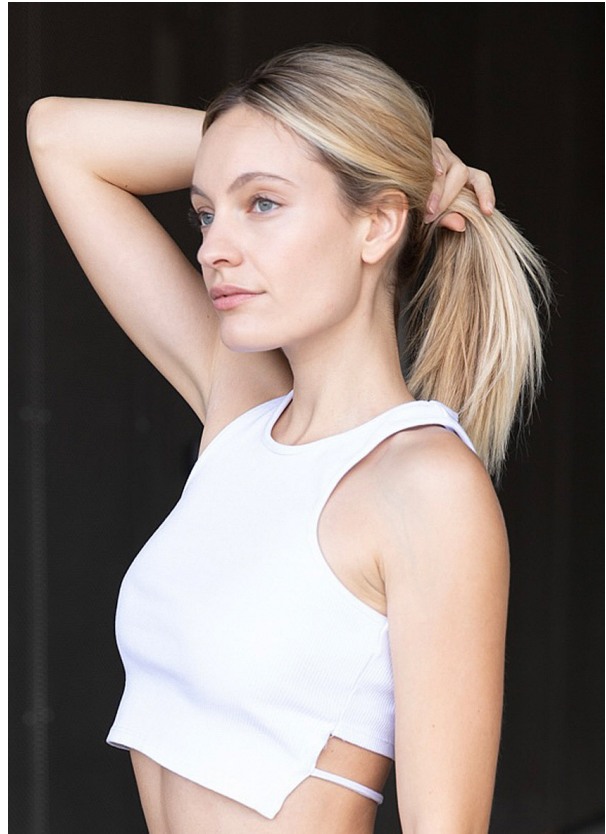

## LOVIS LENA L. IN TOWN

HEIGHT 170 cm LINGERIE 75B BUST/WAIST/HIPS 81/62/89 cm EYES blue green HAIR blonde SHOES 40 LOCATION St. Gallen CH