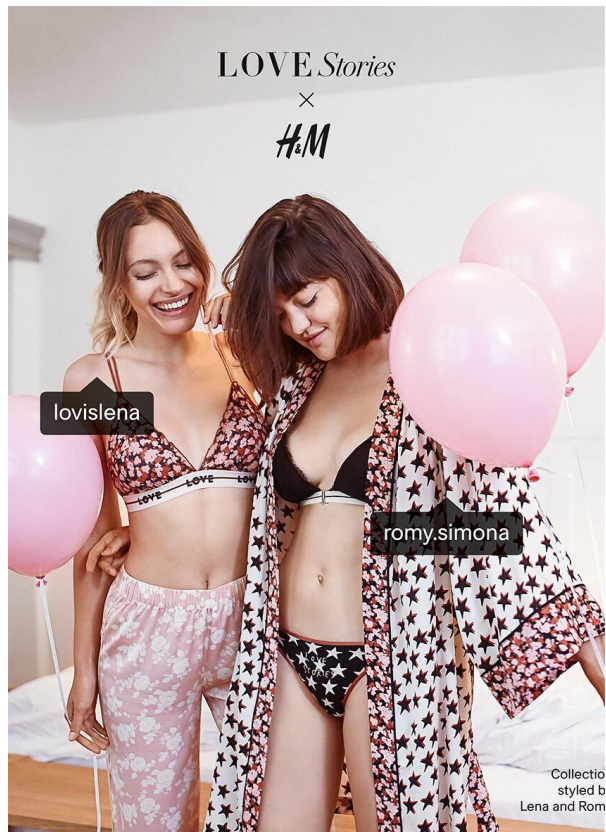

SCOUT

MODEL • AGENCY

LOVIS LENA L. IN TOWN

HEIGHT 170 cm LINGERIE 75B BUST/WAIST/HIPS 81/62/89 cm EYES blue green HAIR blonde SHOES 40 LOCATION St. Gallen CH