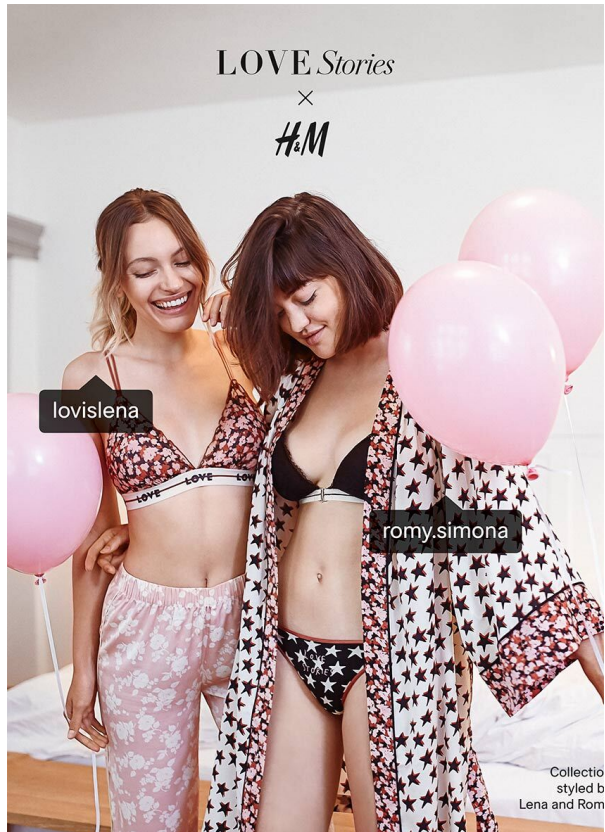

SCOUT

MODEL • AGENCY

LOVIS LENA L. IN TOWN

HEIGHT 170 cm LINGERIE 75B BUST/WAIST/HIPS 81/62/89 cm EYES blue green HAIR blonde SHOES 40 LOCATION St. Gallen CH