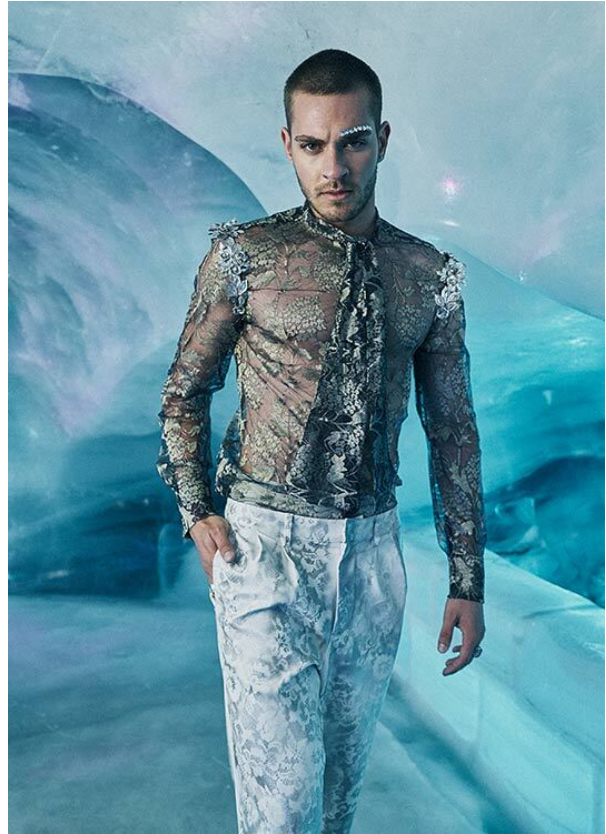

SCOUT

MODEL ● AGENCY

LUCA ME. 20 PLUS

HEIGHT 184 cm BUST/WAIST/HIPS 91/73/92 cm EYES green grey HAIR blonde SHOES 41/42 LOCATION Zurich CH

SCOUT

MODEL ● AGENCY

LUCA ME. 20 PLUS

HEIGHT 184 cm BUST/WAIST/HIPS 91/73/92 cm EYES green grey HAIR blonde SHOES 41/42 LOCATION Zurich CH