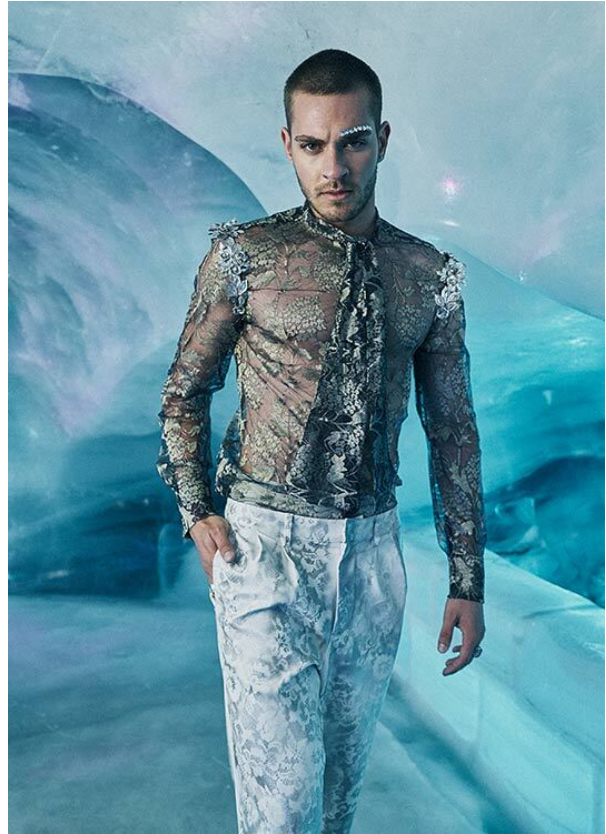

# SCOUT

MODEL ● AGENCY

**LUCA ME.** 20 PLUS

HEIGHT 184 cm BUST/WAIST/HIPS 91/73/92 cm EYES green grey HAIR blonde SHOES 41/42 LOCATION Zurich CH

## LUCA ME. 20 PLUS

HEIGHT 184 cm BUST/WAIST/HIPS 91/73/92 cm EYES green grey HAIR blonde SHOES 41/42 LOCATION Zurich CH