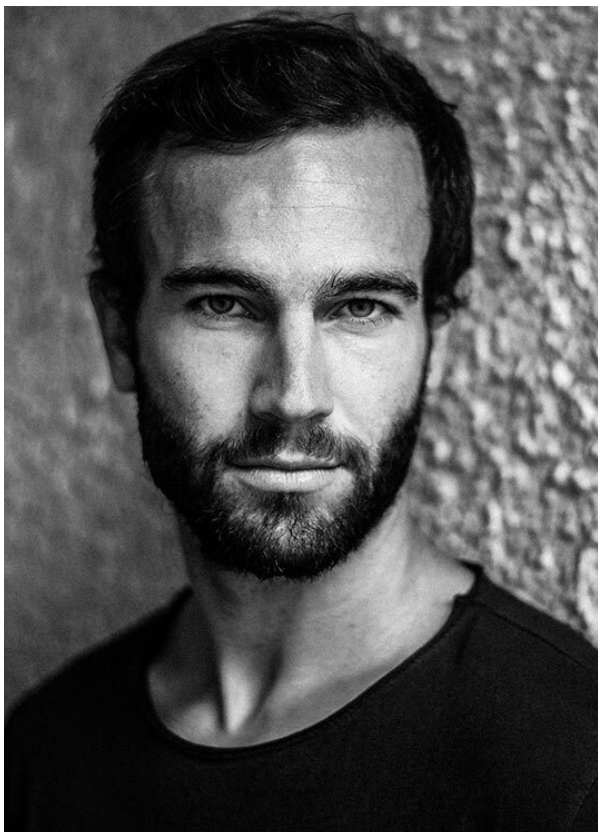

# SCOUT

MODEL • AGENCY

**LUKAS O.** 40 PLUS

HEIGHT 185 cm BUST/WAIST/HIPS 103/81/98 cm EYES green brown HAIR dark brown SHOES 42 LOCATION München DE