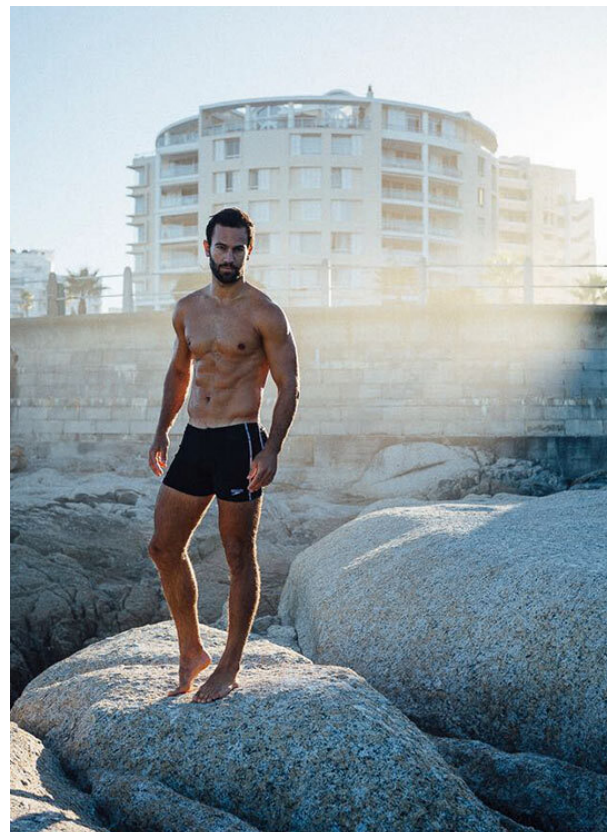

SCOUT

MODEL • AGENCY

LUKAS O. 40 PLUS

HEIGHT 185 cm BUST/WAIST/HIPS 103/81/98 cm EYES green brown HAIR dark brown SHOES 42 LOCATION München DE