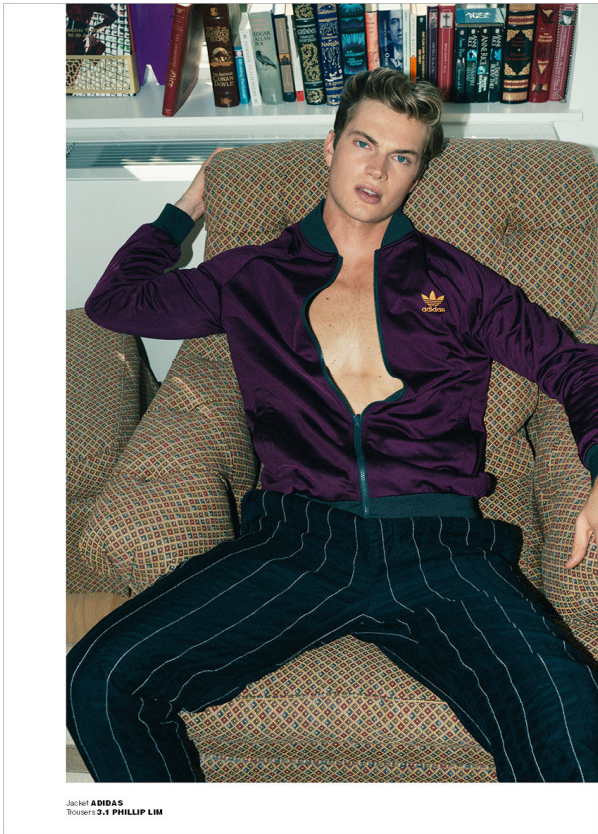

SCOUT

MODEL ● AGENCY

LUKE V. MAIN

HEIGHT 187 cm BUST/WAIST/HIPS 95/72/94 cm SIZE 48 EYES blue HAIR blonde SHOES 44.5 LOCATION Cape Town SA