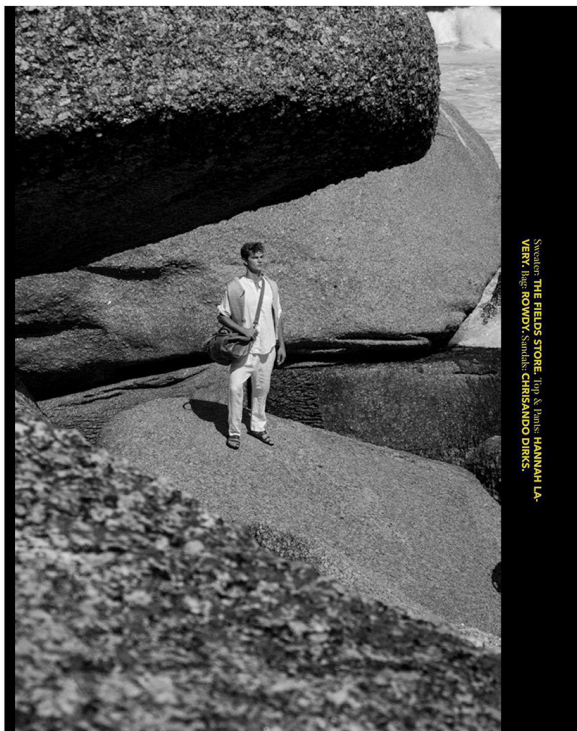

SCOUT

MODEL ● AGENCY

LUKE V. MAIN

HEIGHT 187 cm BUST/WAIST/HIPS 95/72/94 cm SIZE 48 EYES blue HAIR blonde SHOES 44.5 LOCATION Cape Town SA