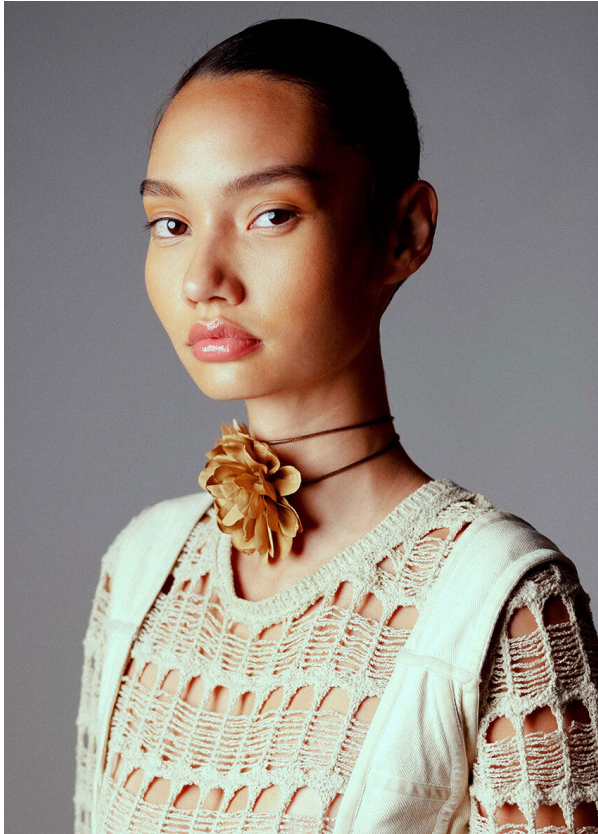

# SCOUT

MODEL • AGENCY

**MAGALI V.** SCOUTED

HEIGHT 173 cm BUST/WAIST/HIPS 75/58/85 cm EYES brown HAIR brown SHOES 37.5 LOCATION Zurich CH