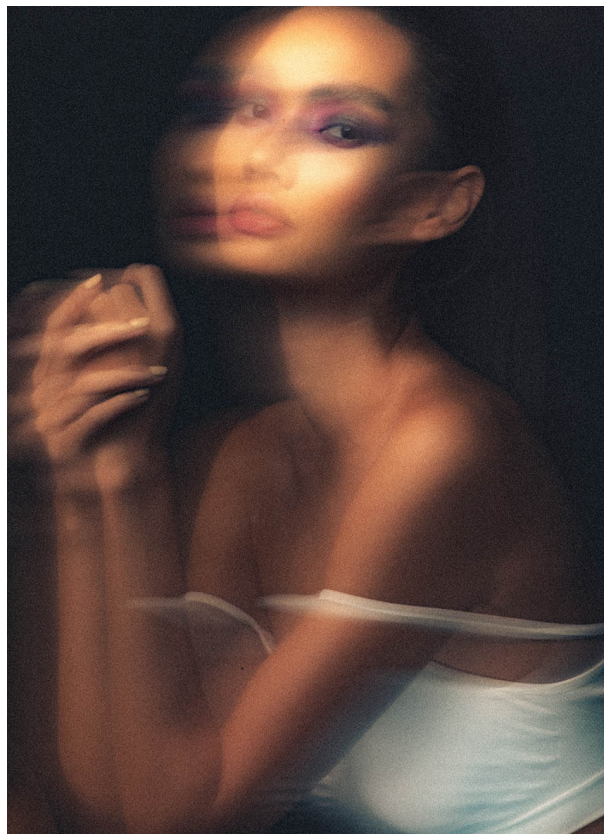

# SCOUT

MODEL • AGENCY

**MAGALI V.** SCOUTED

HEIGHT 173 cm BUST/WAIST/HIPS 75/58/85 cm EYES brown HAIR brown SHOES 37.5 LOCATION Zurich CH