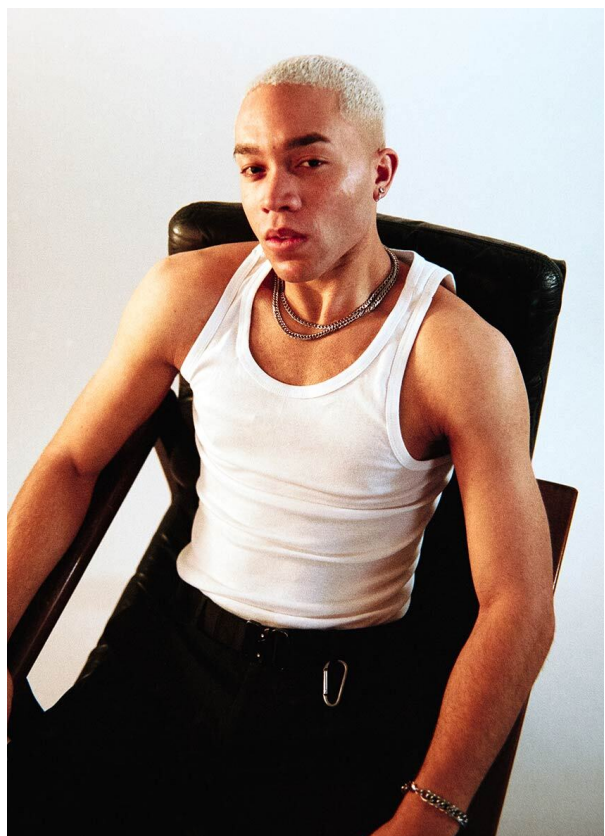

SCOUT

MODEL • AGENCY

MALCOLM F. ^{MAIN}

HEIGHT 184 cm BUST/WAIST 94/73 cm SIZE 50/52 EYES hazel HAIR blonde SHOES 43 LOCATION Hamburg DE