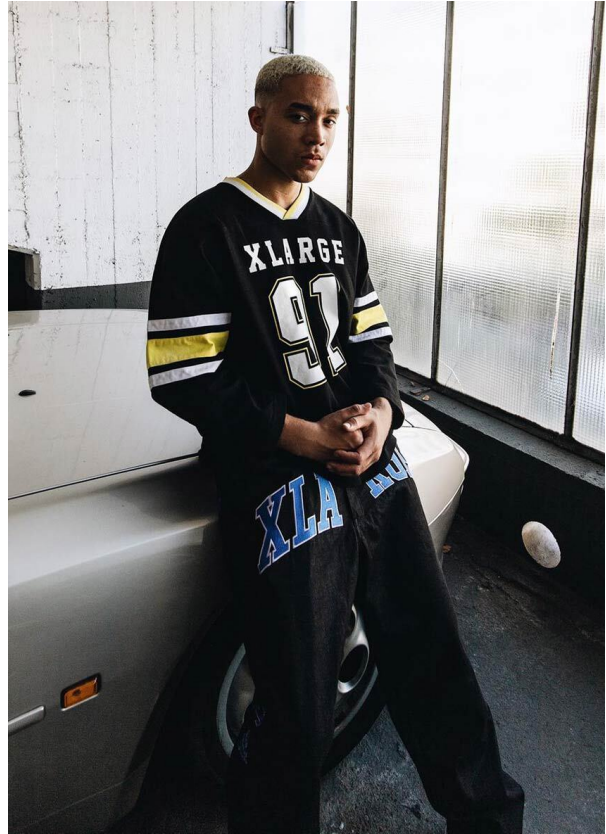

SCOUT

MODEL • AGENCY

MALCOLM F. MAIN

HEIGHT 184 cm BUST/WAIST 94/73 cm SIZE 50/52 EYES hazel HAIR blonde SHOES 43 LOCATION Hamburg DE