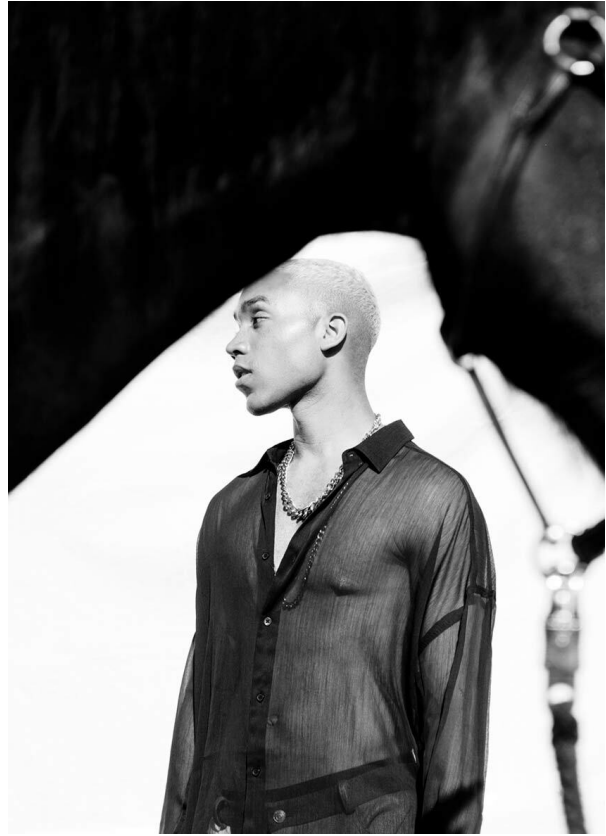

# SCOUT

MODEL • AGENCY

## MALCOLM F. MAIN

HEIGHT 184 cm BUST/WAIST 94/73 cm SIZE 50/52 EYES hazel HAIR blonde SHOES 43 LOCATION Hamburg DE