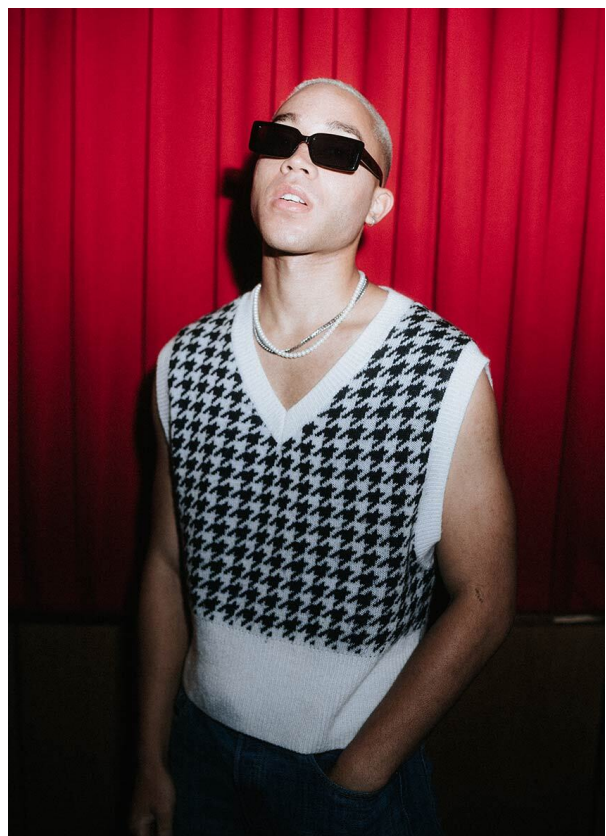

SCOUT

MODEL • AGENCY

MALCOLM F. MAIN

HEIGHT 184 cm BUST/WAIST 94/73 cm SIZE 50/52 EYES hazel HAIR blonde SHOES 43 LOCATION Hamburg DE