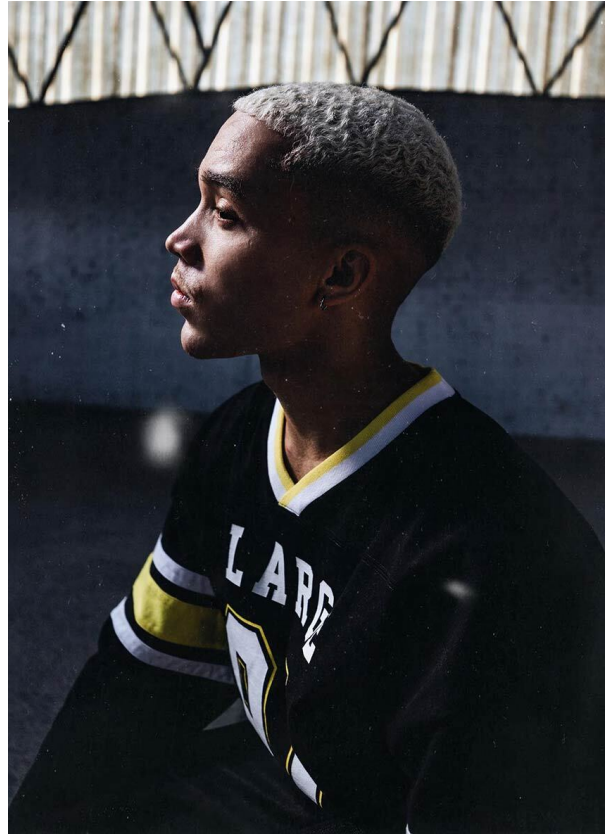

SCOUT

MODEL ● AGENCY

MALCOLM F. MAIN

HEIGHT 184 cm BUST/WAIST 94/73 cm SIZE 50/52 EYES hazel HAIR blonde SHOES 43 LOCATION Hamburg DE