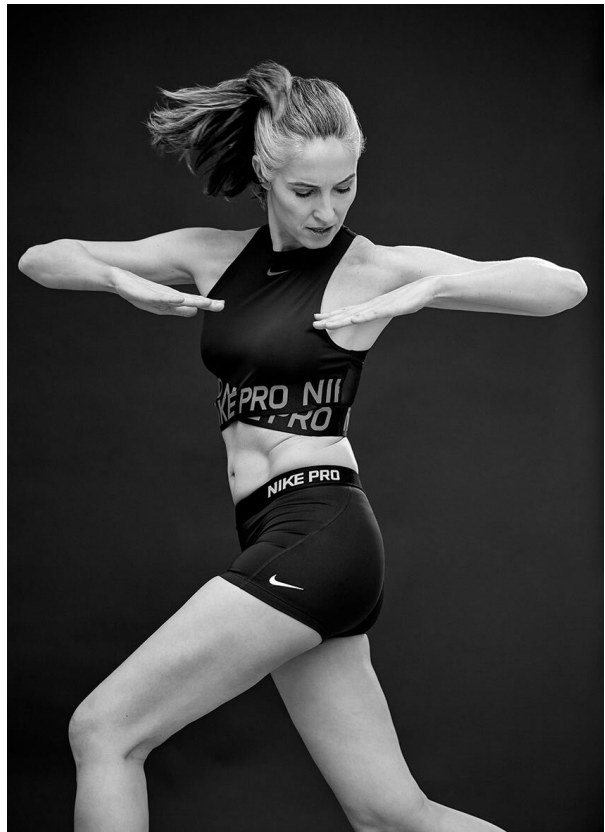

SCOUT

MODEL • AGENCY

MARIELLE O. SILVER

HEIGHT 179 cm LINGERIE 75C BUST/WAIST/HIPS 91/73/99 cm SIZE 38 EYES brown HAIR salt & pepper SHOES 41
LOCATION Amsterdam NL

SCOUT

MODEL • AGENCY

MARIELLE O. SILVER

HEIGHT 179 cm LINGERIE 75C BUST/WAIST/HIPS 91/73/99 cm SIZE 38 EYES brown HAIR salt & pepper SHOES 41
LOCATION Amsterdam NL

SCOUT

MODEL ● AGENCY

MARIELLE O. SILVER

HEIGHT 179 cm LINGERIE 75C BUST/WAIST/HIPS 91/73/99 cm SIZE 38 EYES brown HAIR salt & pepper SHOES 41
LOCATION Amsterdam NL