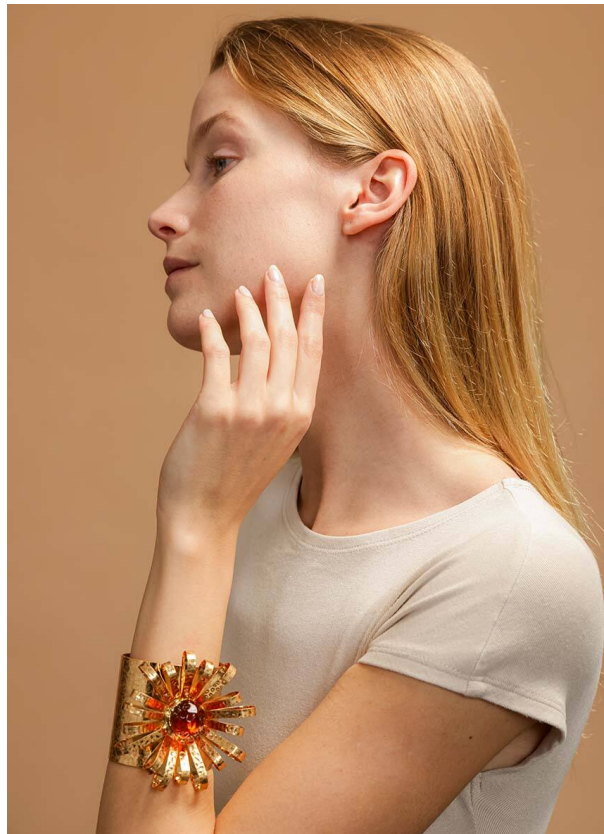

SCOUT

MODEL • AGENCY

MARTA KO. HANDS

HEIGHT 174 cm BUST/WAIST/HIPS 81/59/89 cm EYES blue HAIR blonde SHOES 38.5 LOCATION Zurich CH

SCOUT

MODEL • AGENCY

MARTA KO. HANDS

HEIGHT 174 cm BUST/WAIST/HIPS 81/59/89 cm EYES blue HAIR blonde SHOES 38.5 LOCATION Zurich CH