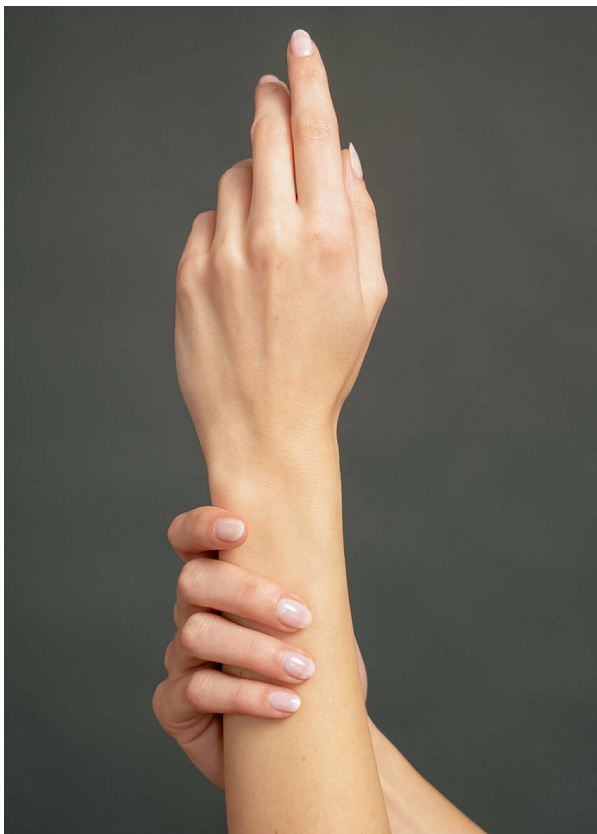

SCOUT

MODEL • AGENCY

MARTA KO. HANDS

HEIGHT 174 cm BUST/WAIST/HIPS 81/59/89 cm EYES blue HAIR blonde SHOES 38.5 LOCATION Zurich CH

SCOUT

MODEL • AGENCY

MARTA KO. HANDS

HEIGHT 174 cm BUST/WAIST/HIPS 81/59/89 cm EYES blue HAIR blonde SHOES 38.5 LOCATION Zurich CH