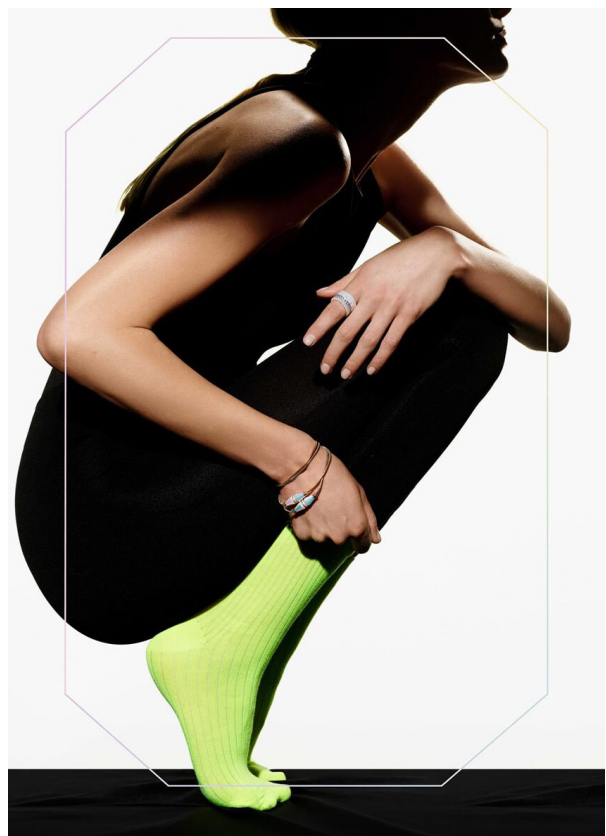

SCOUT

MODEL • AGENCY

MARTA KO. HANDS

HEIGHT 174 cm BUST/WAIST/HIPS 81/59/89 cm EYES blue HAIR blonde SHOES 38.5 LOCATION Zurich CH

SCOUT

MODEL • AGENCY

MARTA KO. HANDS

HEIGHT 174 cm BUST/WAIST/HIPS 81/59/89 cm EYES blue HAIR blonde SHOES 38.5 LOCATION Zurich CH