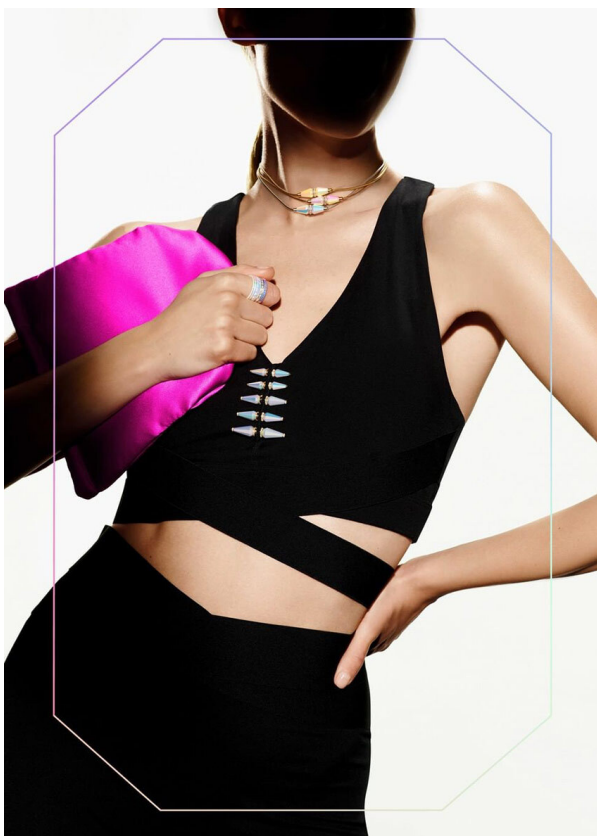

SCOUT

MODEL • AGENCY

MARTA KO. HANDS

HEIGHT 174 cm BUST/WAIST/HIPS 81/59/89 cm EYES blue HAIR blonde SHOES 38.5 LOCATION Zurich CH

SCOUT

MODEL • AGENCY

MARTA KO. HANDS

HEIGHT 174 cm BUST/WAIST/HIPS 81/59/89 cm EYES blue HAIR blonde SHOES 38.5 LOCATION Zurich CH