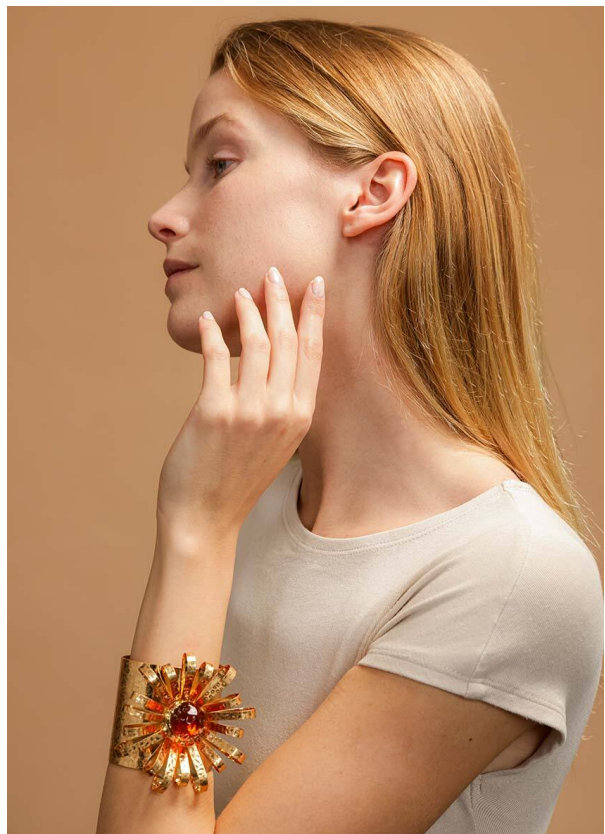

SCOUT

MODEL • AGENCY

MARTA KO. HANDS

HEIGHT 174 cm BUST/WAIST/HIPS 81/59/89 cm EYES blue HAIR blonde SHOES 38.5 LOCATION Zurich CH

SCOUT

MODEL • AGENCY

MARTA KO. HANDS

HEIGHT 174 cm BUST/WAIST/HIPS 81/59/89 cm EYES blue HAIR blonde SHOES 38.5 LOCATION Zurich CH