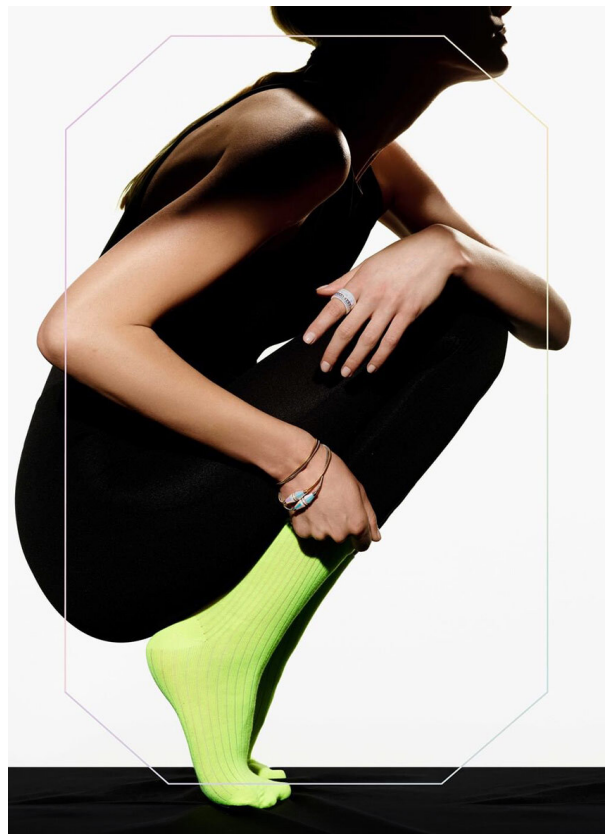

SCOUT

MODEL • AGENCY

MARTA KO. HANDS

HEIGHT 174 cm BUST/WAIST/HIPS 81/59/89 cm EYES blue HAIR blonde SHOES 38.5 LOCATION Zurich CH

SCOUT

MODEL • AGENCY

MARTA KO. HANDS

HEIGHT 174 cm BUST/WAIST/HIPS 81/59/89 cm EYES blue HAIR blonde SHOES 38.5 LOCATION Zurich CH