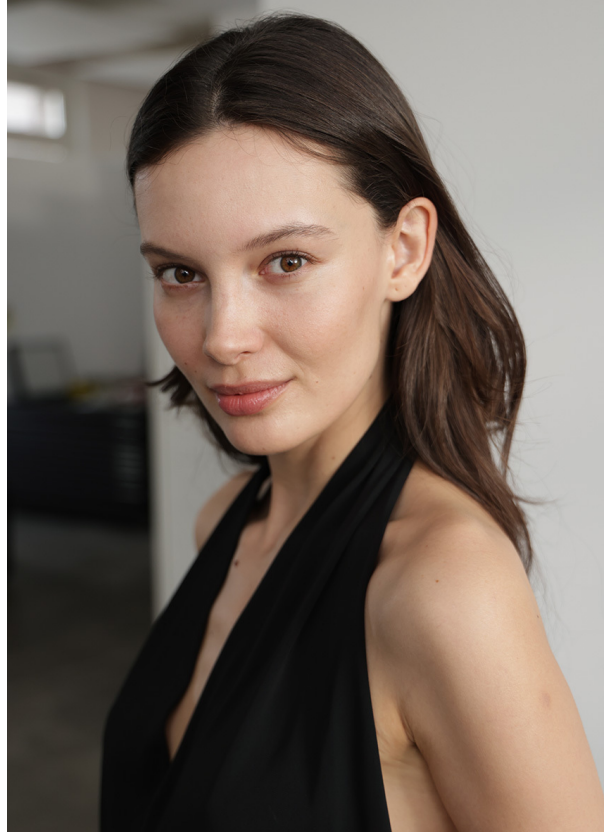

SCOUT

MODEL • AGENCY

MARTA L. IN TOWN

HEIGHT 175 cm BUST/WAIST/HIPS 81/63/92 cm EYES brown HAIR brown SHOES 38 LOCATION Zurich / Warsaw

SCOUT

MODEL • AGENCY

MARTA L. IN TOWN

HEIGHT 175 cm BUST/WAIST/HIPS 81/63/92 cm EYES brown HAIR brown SHOES 38 LOCATION Zurich / Warsaw