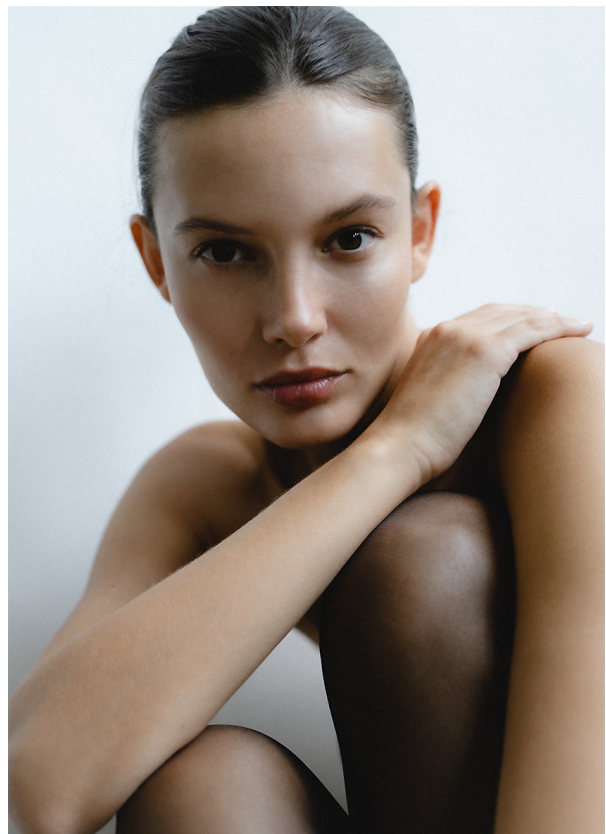

SCOUT

MODEL • AGENCY

MARTA L. IN TOWN

HEIGHT 175 cm BUST/WAIST/HIPS 78/61/91 cm EYES brown HAIR brown SHOES 38 LOCATION Zurich / Warsaw

SCOUT

MODEL • AGENCY

MARTA L. IN TOWN

HEIGHT 175 cm BUST/WAIST/HIPS 78/61/91 cm EYES brown HAIR brown SHOES 38 LOCATION Zurich / Warsaw

SCOUT

MODEL • AGENCY

MARTA L. IN TOWN

HEIGHT 175 cm BUST/WAIST/HIPS 78/61/91 cm EYES brown HAIR brown SHOES 38 LOCATION Zurich / Warsaw

L'OFFICIEL

SCOUT

MODEL • AGENCY

MARTA L. IN TOWN