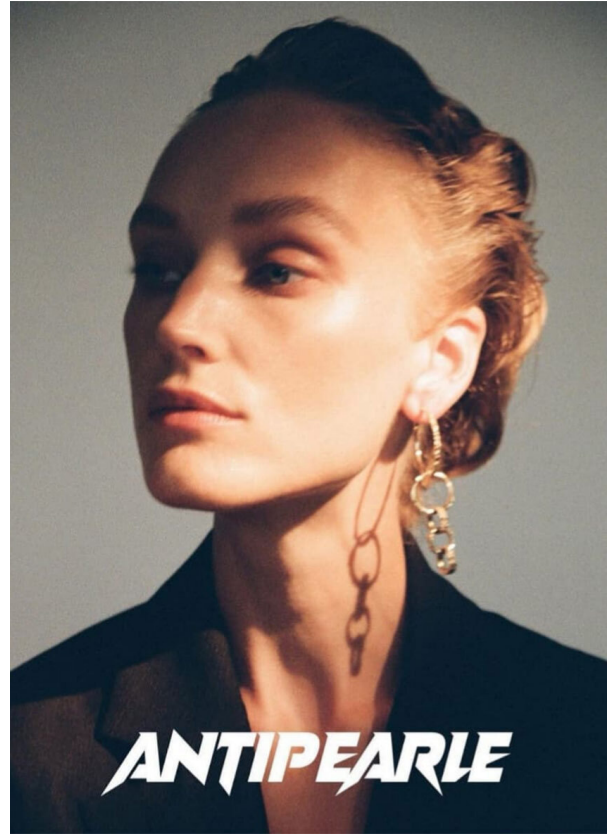

SCOUT

MODEL • AGENCY

MARTINA KU. 30 PLUS

HEIGHT 175 cm BUST/WAIST/HIPS 85/59/89 cm EYES blue HAIR blonde SHOES 37 LOCATION Prague CS