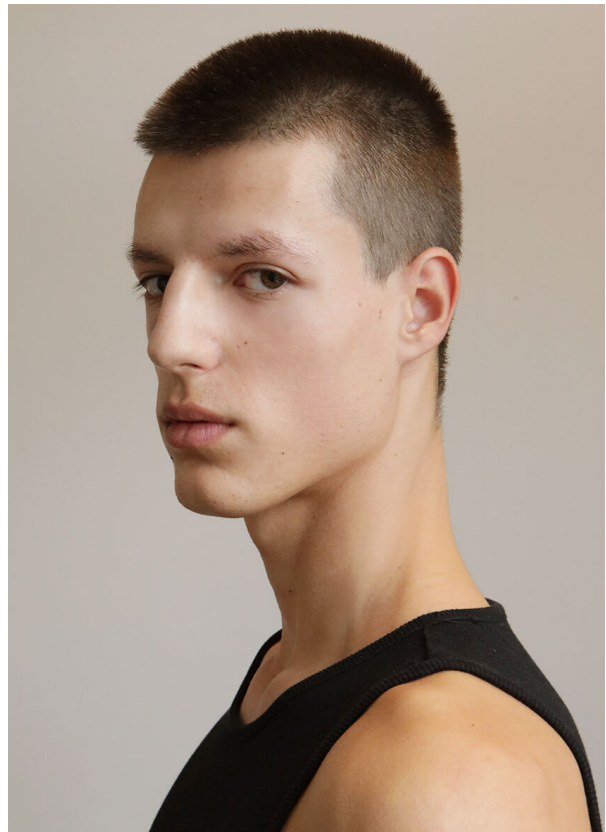

SCOUT

MODEL • AGENCY

MATEJ P. DEVELOPMENT

HEIGHT 193 cm BUST/WAIST/HIPS 94/76/99 cm SIZE 48 JEANS 31/34 EYES brown HAIR brown SHOES 47 LOCATION
Glarus CH

SCOUT

MODEL • AGENCY

MATEJ P. DEVELOPMENT

HEIGHT 193 cm BUST/WAIST/HIPS 94/76/99 cm SIZE 48 JEANS 31/34 EYES brown HAIR brown SHOES 47 LOCATION
Glarus CH