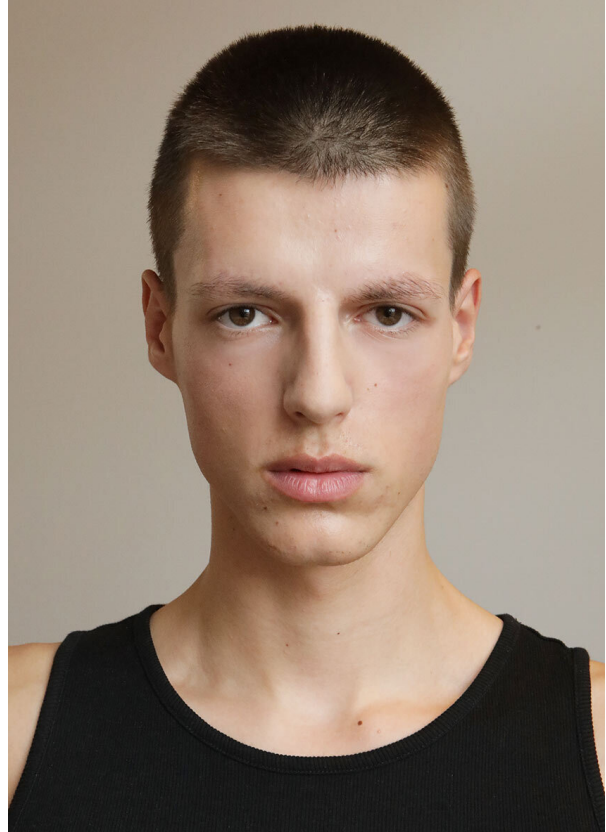

SCOUT

MODEL • AGENCY

MATEJ P. DEVELOPMENT

HEIGHT 193 cm BUST/WAIST/HIPS 94/76/99 cm SIZE 48 JEANS 31/34 EYES brown HAIR brown SHOES 47 LOCATION
Glarus CH

SCOUT

MODEL • AGENCY

MATEJ P. DEVELOPMENT

HEIGHT 193 cm BUST/WAIST/HIPS 94/76/99 cm SIZE 48 JEANS 31/34 EYES brown HAIR brown SHOES 47 LOCATION
Glarus CH