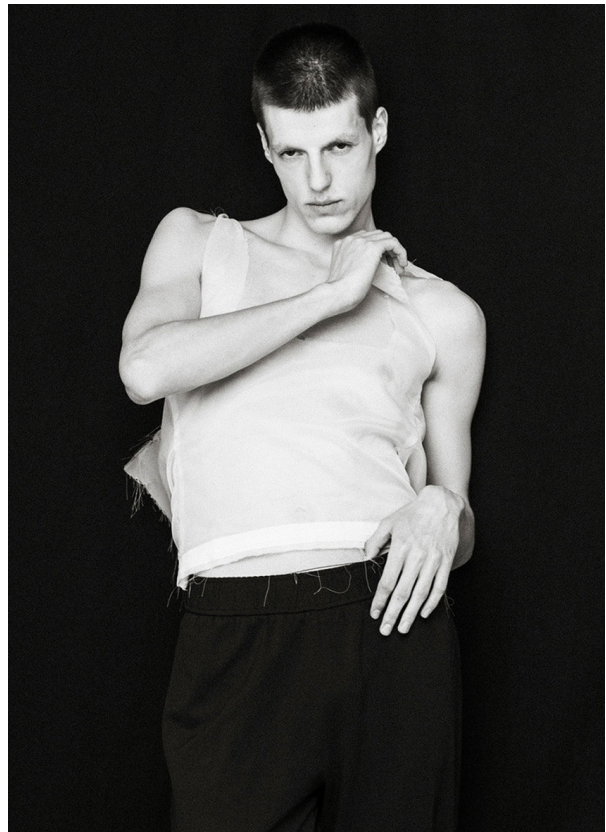

SCOUT

MODEL • AGENCY

MATEJ P. DEVELOPMENT

HEIGHT 193 cm BUST/WAIST/HIPS 94/76/99 cm SIZE 48 JEANS 31/34 EYES brown HAIR brown SHOES 47 LOCATION
Glarus CH

SCOUT

MODEL • AGENCY

MATEJ P. DEVELOPMENT

HEIGHT 193 cm BUST/WAIST/HIPS 94/76/99 cm SIZE 48 JEANS 31/34 EYES brown HAIR brown SHOES 47 LOCATION
Glarus CH

SCOUT

MODEL • AGENCY

MATEJ P. DEVELOPMENT

HEIGHT 193 cm BUST/WAIST/HIPS 94/76/99 cm SIZE 48 JEANS 31/34 EYES brown HAIR brown SHOES 47 LOCATION
Glarus CH