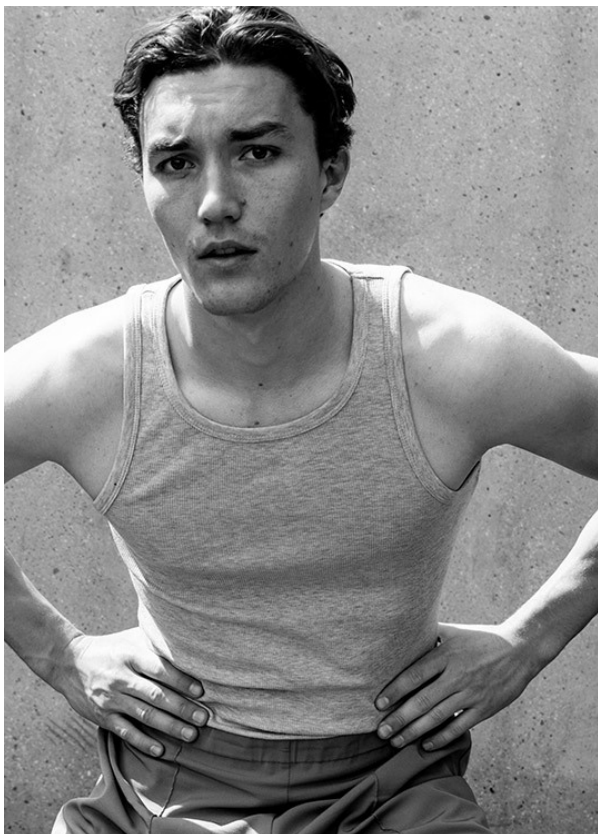

# SCOUT

MODEL • AGENCY

## MATIAS M. IN TOWN

HEIGHT 187 cm BUST/WAIST/HIPS 101/82/103 cm EYES brown HAIR brown SHOES 44 LOCATION Bern CH

# SCOUT

MODEL ● AGENCY

**MATIAS M.** IN TOWN

HEIGHT 187 cm BUST/WAIST/HIPS 101/82/103 cm EYES brown HAIR brown SHOES 44 LOCATION Bern CH