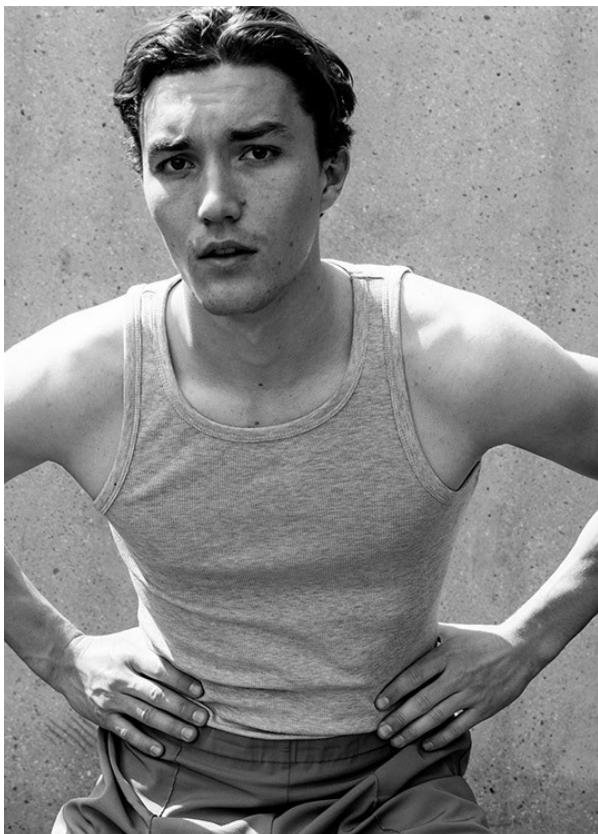

SCOUT

MODEL • AGENCY

MATIAS M. IN TOWN

HEIGHT 187 cm BUST/WAIST/HIPS 101/82/103 cm EYES brown HAIR brown SHOES 44 LOCATION Bern CH

SCOUT

MODEL ● AGENCY

MATIAS M. IN TOWN

HEIGHT 187 cm BUST/WAIST/HIPS 101/82/103 cm EYES brown HAIR brown SHOES 44 LOCATION Bern CH

SCOUT

MODEL • AGENCY

MATIAS M. IN TOWN

HEIGHT 187 cm BUST/WAIST/HIPS 101/82/103 cm EYES brown HAIR brown SHOES 44 LOCATION Bern CH

SCOUT

MATIAS M. IN TOWN

MODEL • AGENCY

HEIGHT 187 cm BUST/WAIST/HIPS 101/82/103 cm EYES brown HAIR brown SHOES 44 LOCATION Bern CH

SCOUT

MATIAS M. IN TOWN

MODEL • AGENCY

HEIGHT 187 cm BUST/WAIST/HIPS 101/82/103 cm EYES brown HAIR brown SHOES 44 LOCATION Bern CH

SCOUT

MODEL • AGENCY

MATIAS M. IN TOWN

HEIGHT 187 cm BUST/WAIST/HIPS 101/82/103 cm EYES brown HAIR brown SHOES 44 LOCATION Bern CH