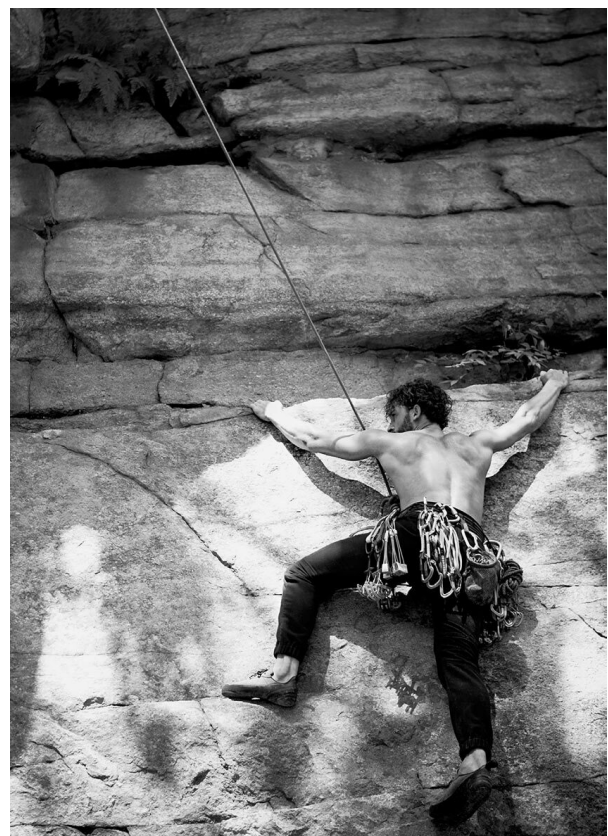

SCOUT

MODEL • AGENCY

MATT G. 30 PLUS

HEIGHT 183 cm BUST/WAIST/HIPS 100/79/100 cm EYES brown HAIR brown SHOES 44.5 LOCATION Cape Town